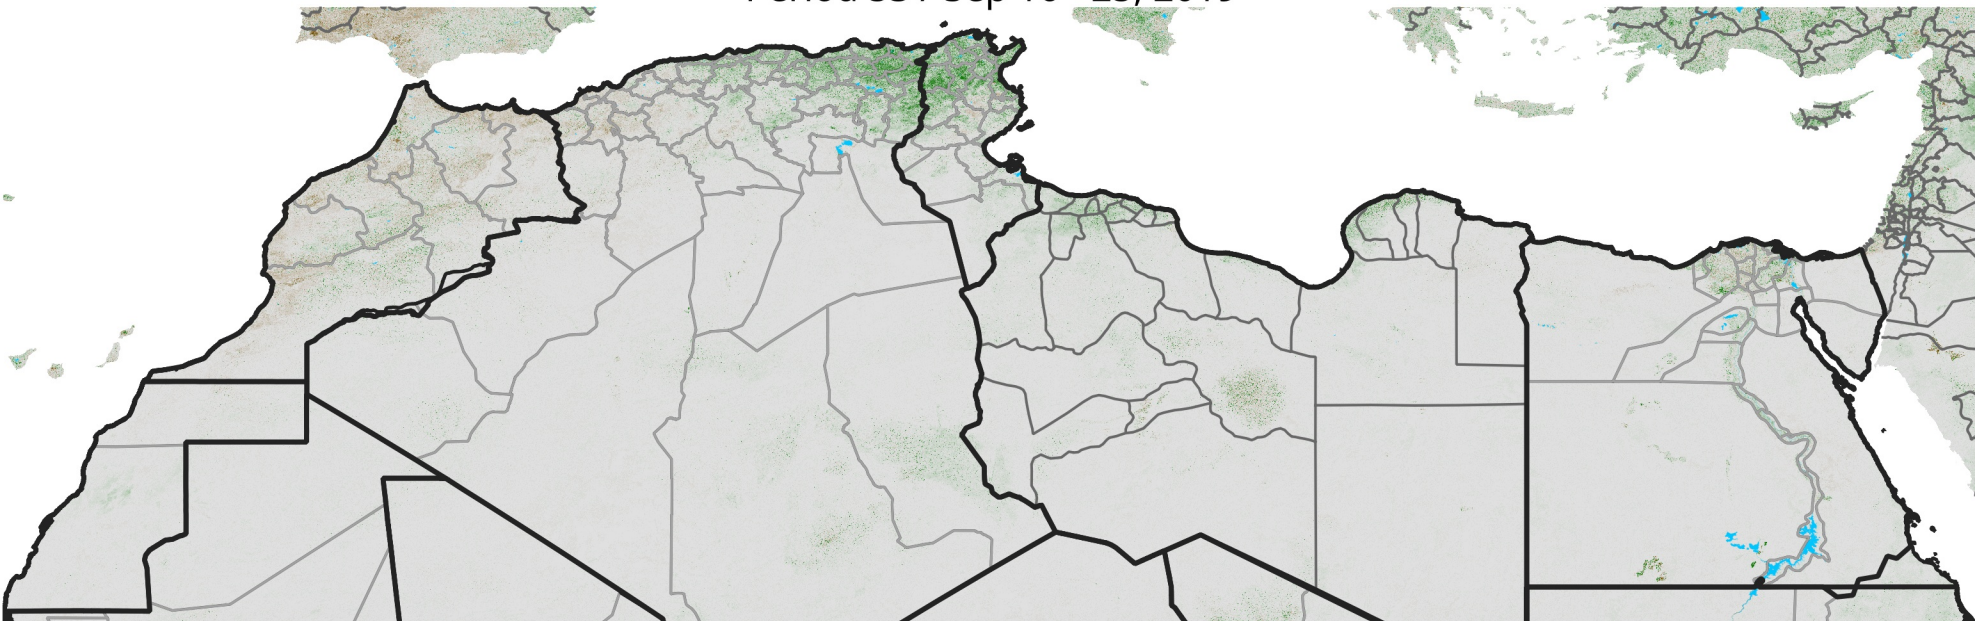

North Africa NDVI Anomaly

2019 minus Mean (2012 - 2021)

Period 53 / Sep 16 - 25, 2019

NDVI Anomaly

< -0.3 -0.2 -0.1 -0.05 0.05 0.1 0.2 >0.3

Negative

No Difference

Positive