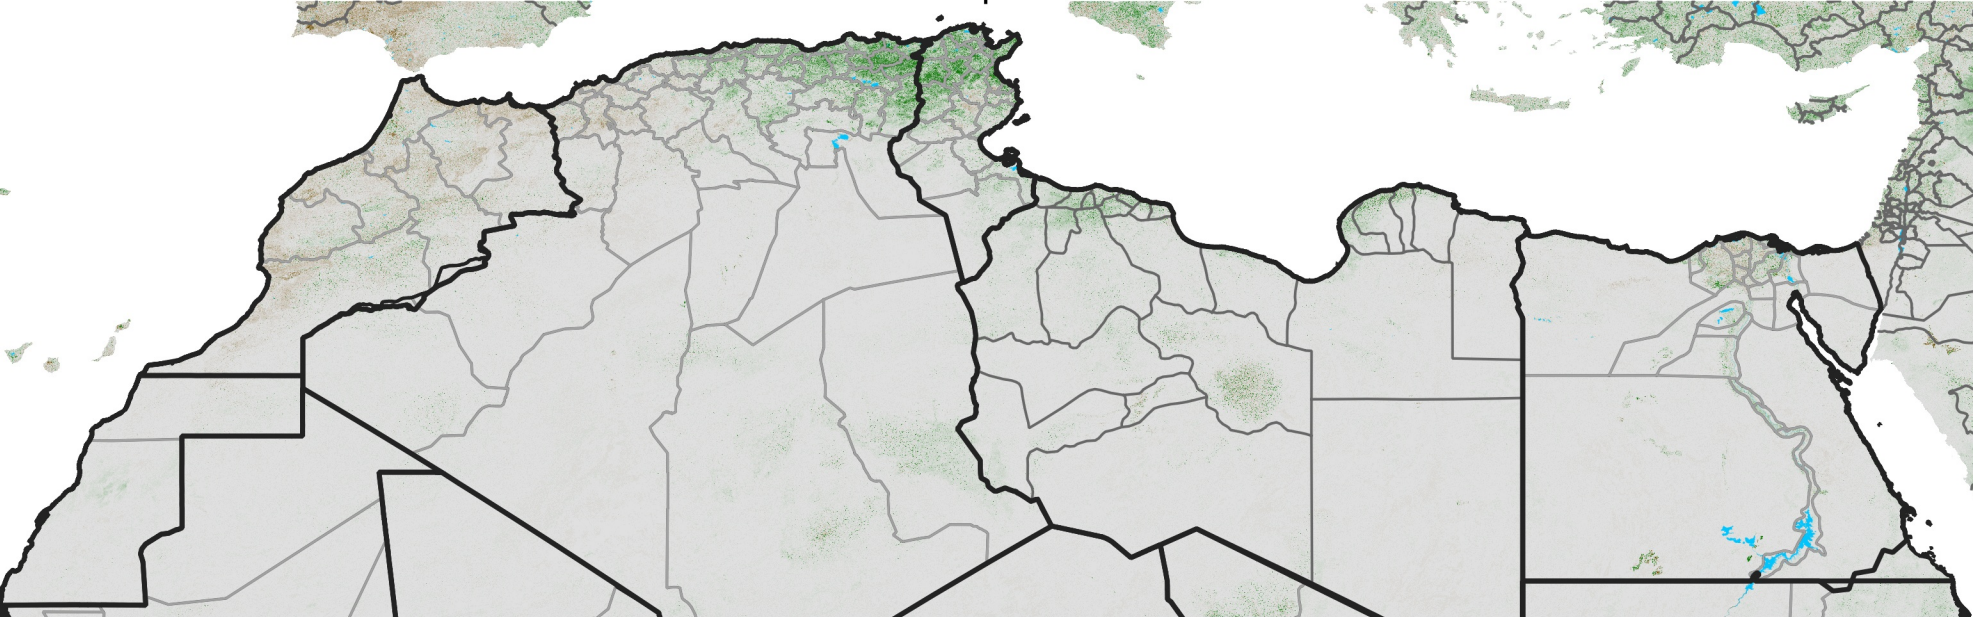

North Africa NDVI Anomaly

2019 minus Mean (2012 - 2021)

Period 54 / Sep 21 - 30, 2019

NDVI Anomaly

< -0.3 -0.2 -0.1 -0.05 0.05 0.1 0.2 >0.3

Negative

No Difference

Positive