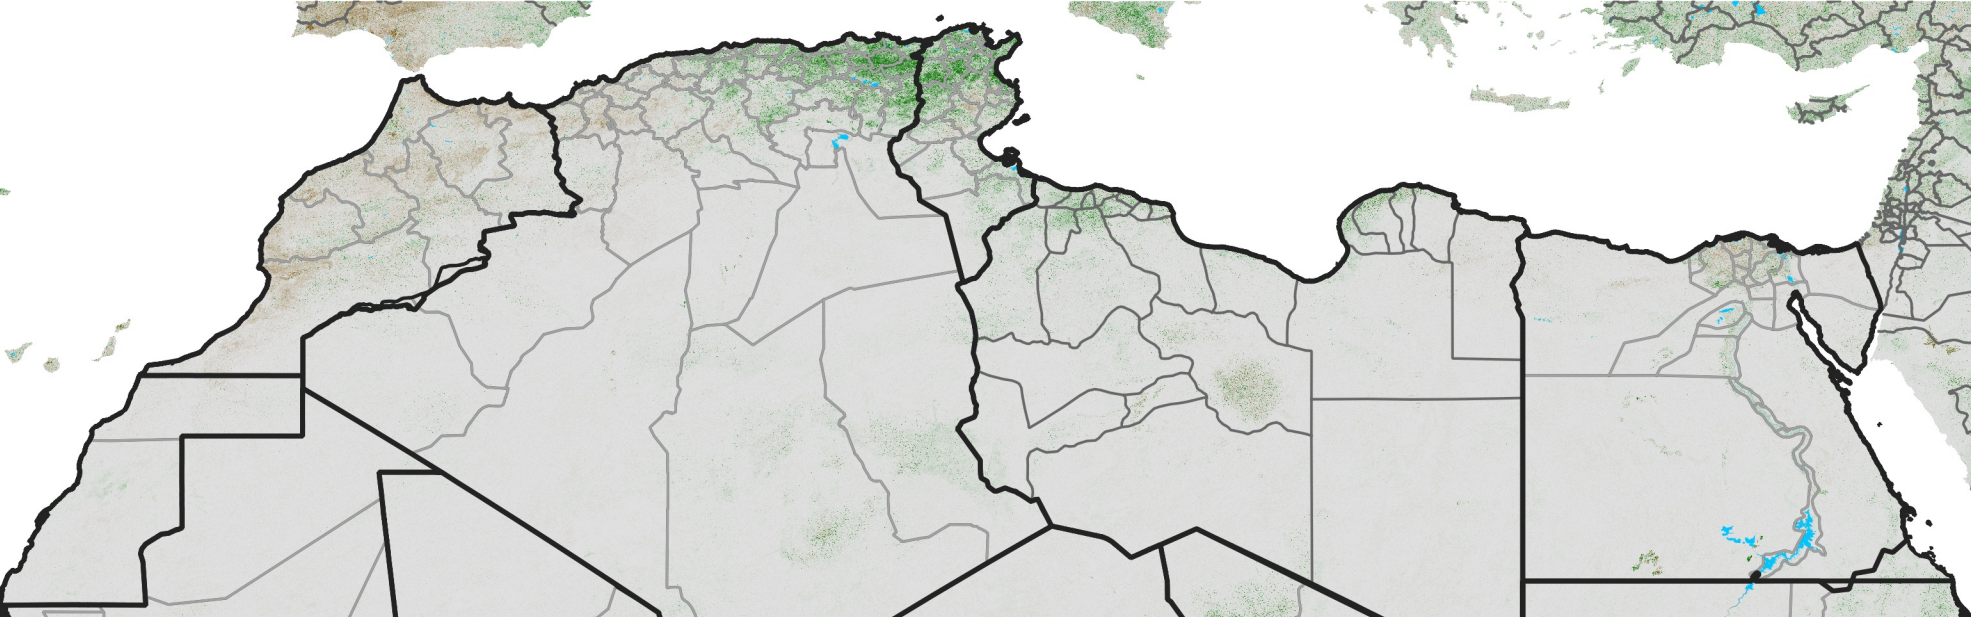

North Africa NDVI Anomaly

2019 minus Mean (2012 - 2021)

Period 56 / Oct 01 - 10, 2019

NDVI Anomaly

< -0.3 -0.2 -0.1 -0.05 0.05 0.1 0.2 >0.3

Negative

No Difference

Positive