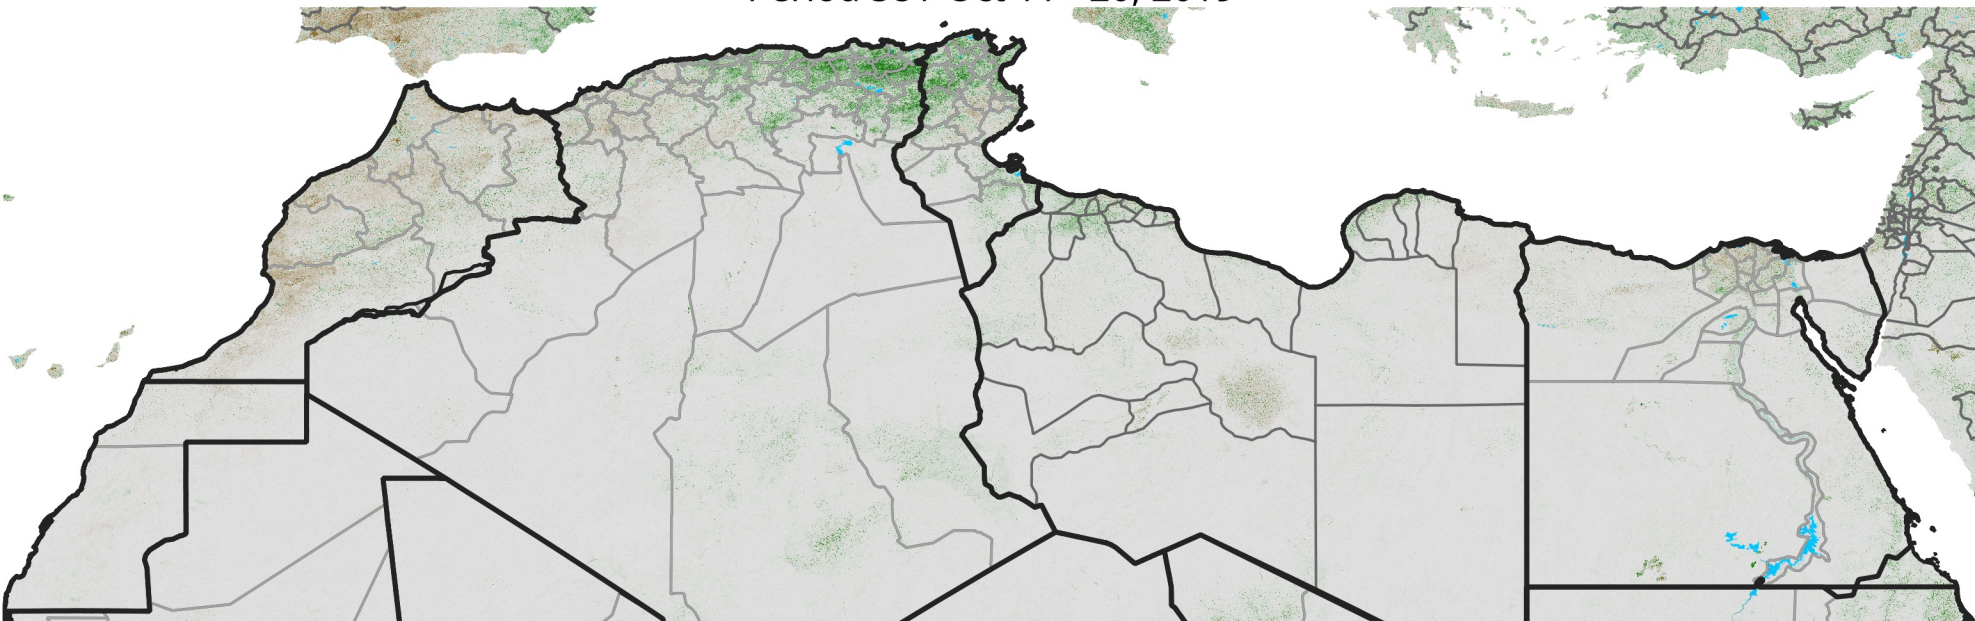

North Africa NDVI Anomaly

2019 minus Mean (2012 - 2021)

Period 58 / Oct 11 - 20, 2019

NDVI Anomaly

< -0.3 -0.2 -0.1 -0.05 0.05 0.1 0.2 >0.3

Negative

No Difference

Positive