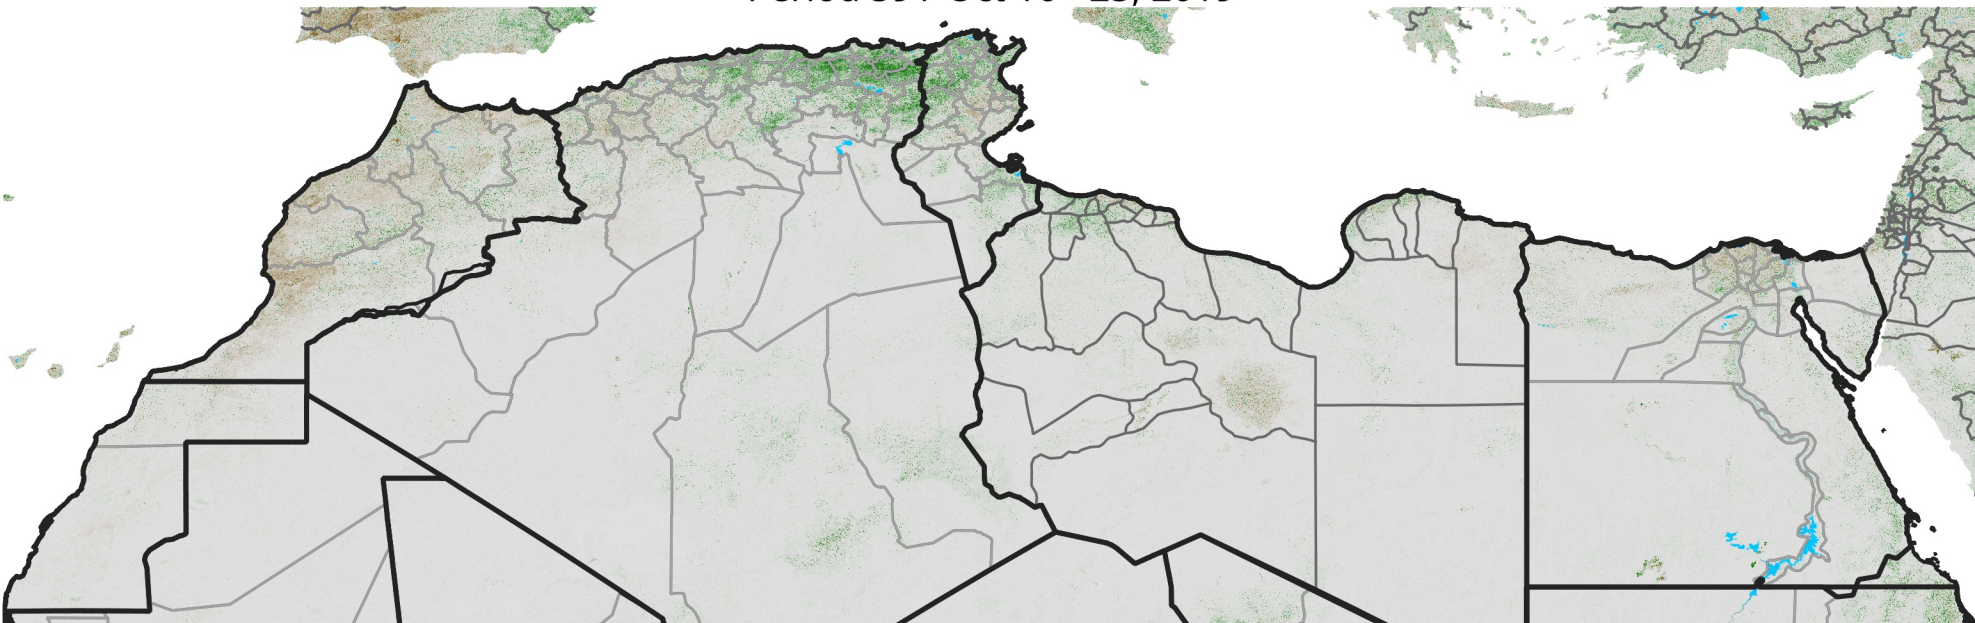

North Africa NDVI Anomaly

2019 minus Mean (2012 - 2021)

Period 59 / Oct 16 - 25, 2019

NDVI Anomaly

< -0.3 -0.2 -0.1 -0.05 0.05 0.1 0.2 >0.3

Negative

No Difference

Positive