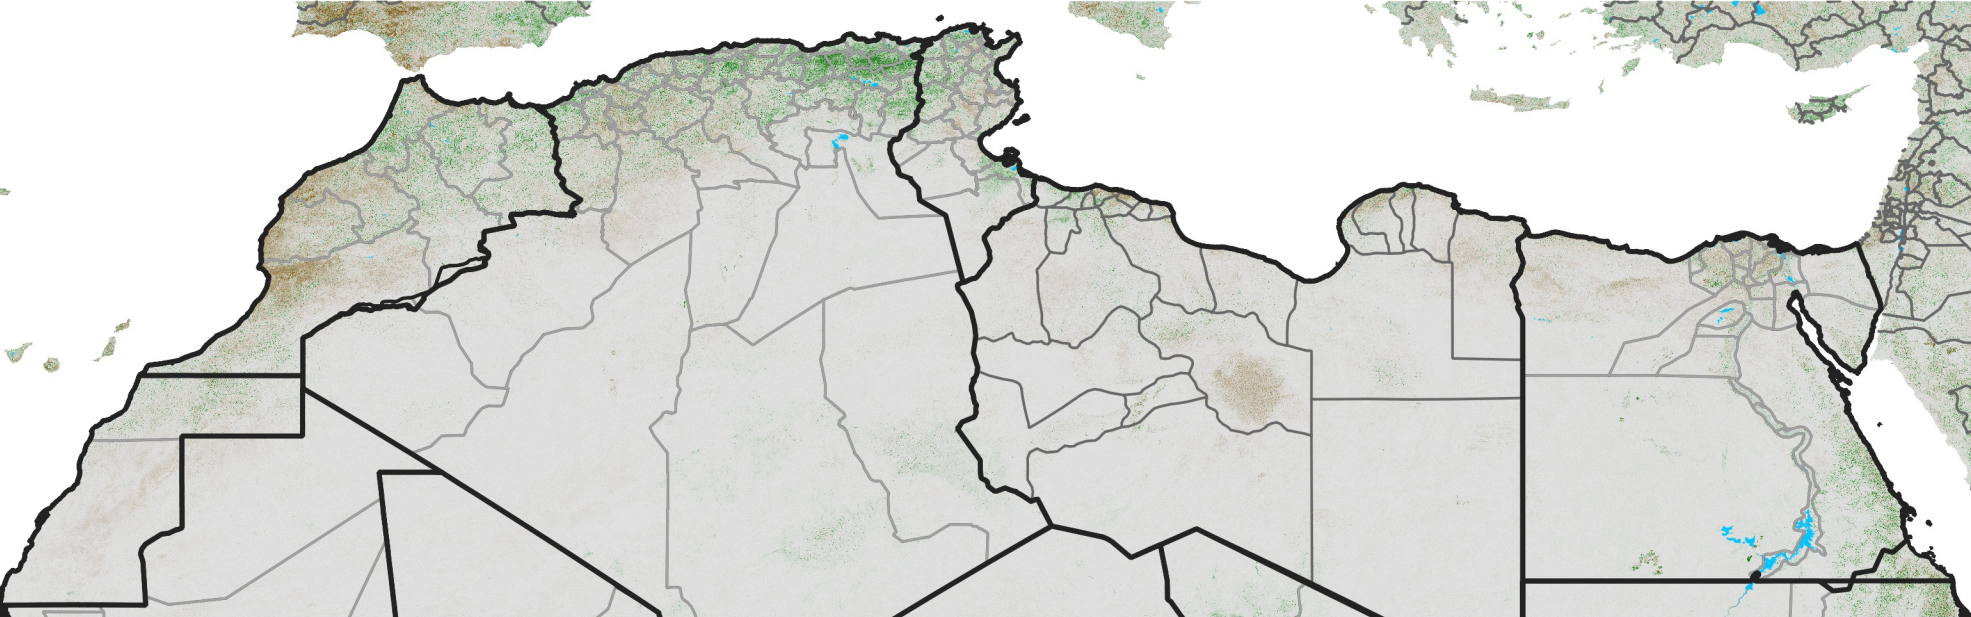

North Africa NDVI Anomaly

2019 minus Mean (2012 - 2021)

Period 64 / Nov 11 - 20, 2019

NDVI Anomaly

< -0.3 -0.2 -0.1 -0.05 0.05 0.1 0.2 >0.3

Negative

No Difference

Positive