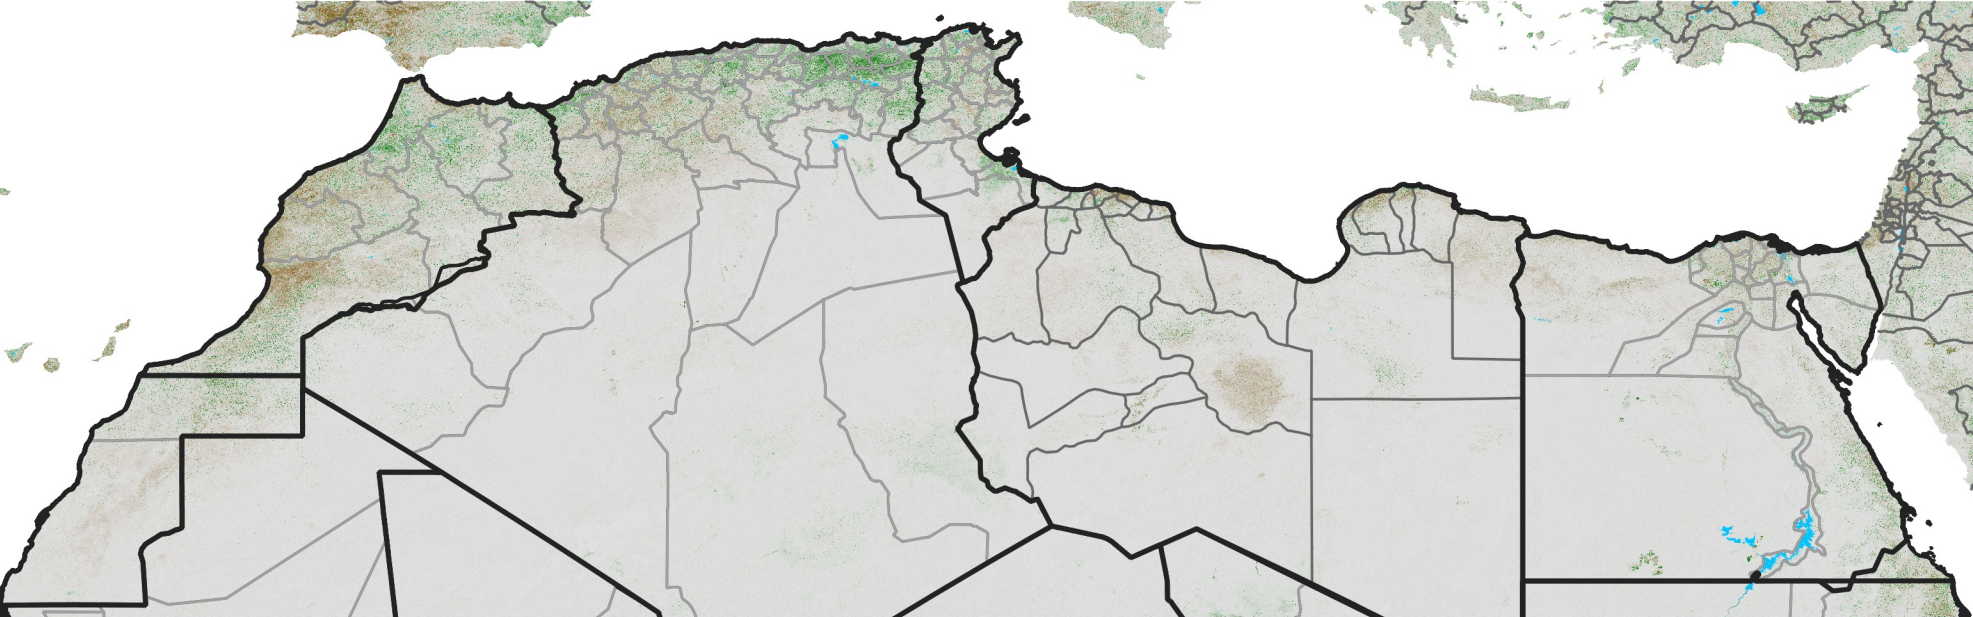

North Africa NDVI Anomaly

2019 minus Mean (2012 - 2021)

Period 66 / Nov 21 - 30, 2019

NDVI Anomaly

< -0.3 -0.2 -0.1 -0.05 0.05 0.1 0.2 >0.3

Negative

No Difference

Positive