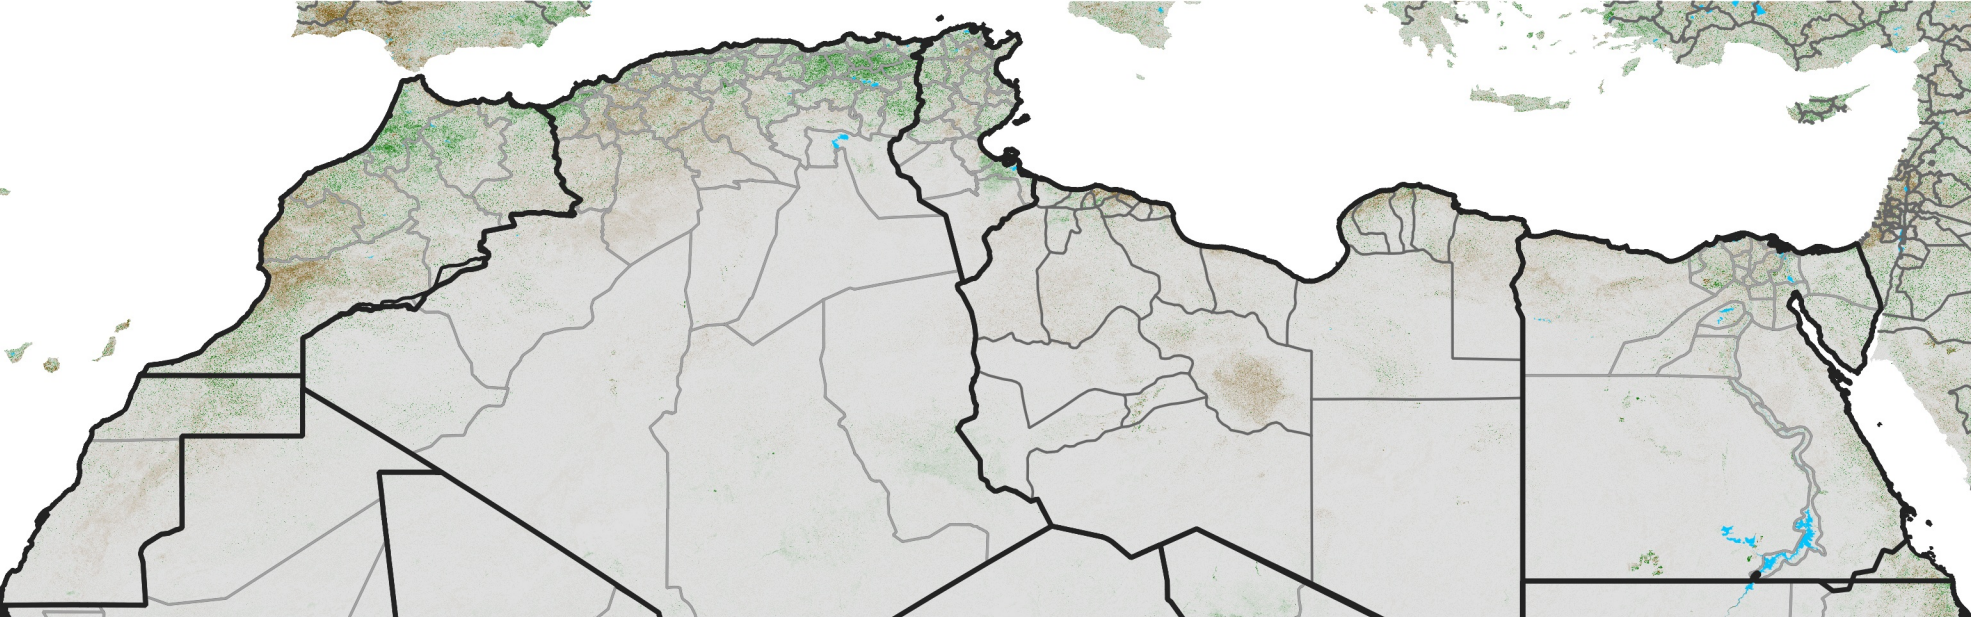

North Africa NDVI Anomaly

2019 minus Mean (2012 - 2021)

Period 68 / Dec 01 - 10, 2019

NDVI Anomaly

< -0.3 -0.2 -0.1 -0.05 0.05 0.1 0.2 >0.3

Negative

No Difference

Positive