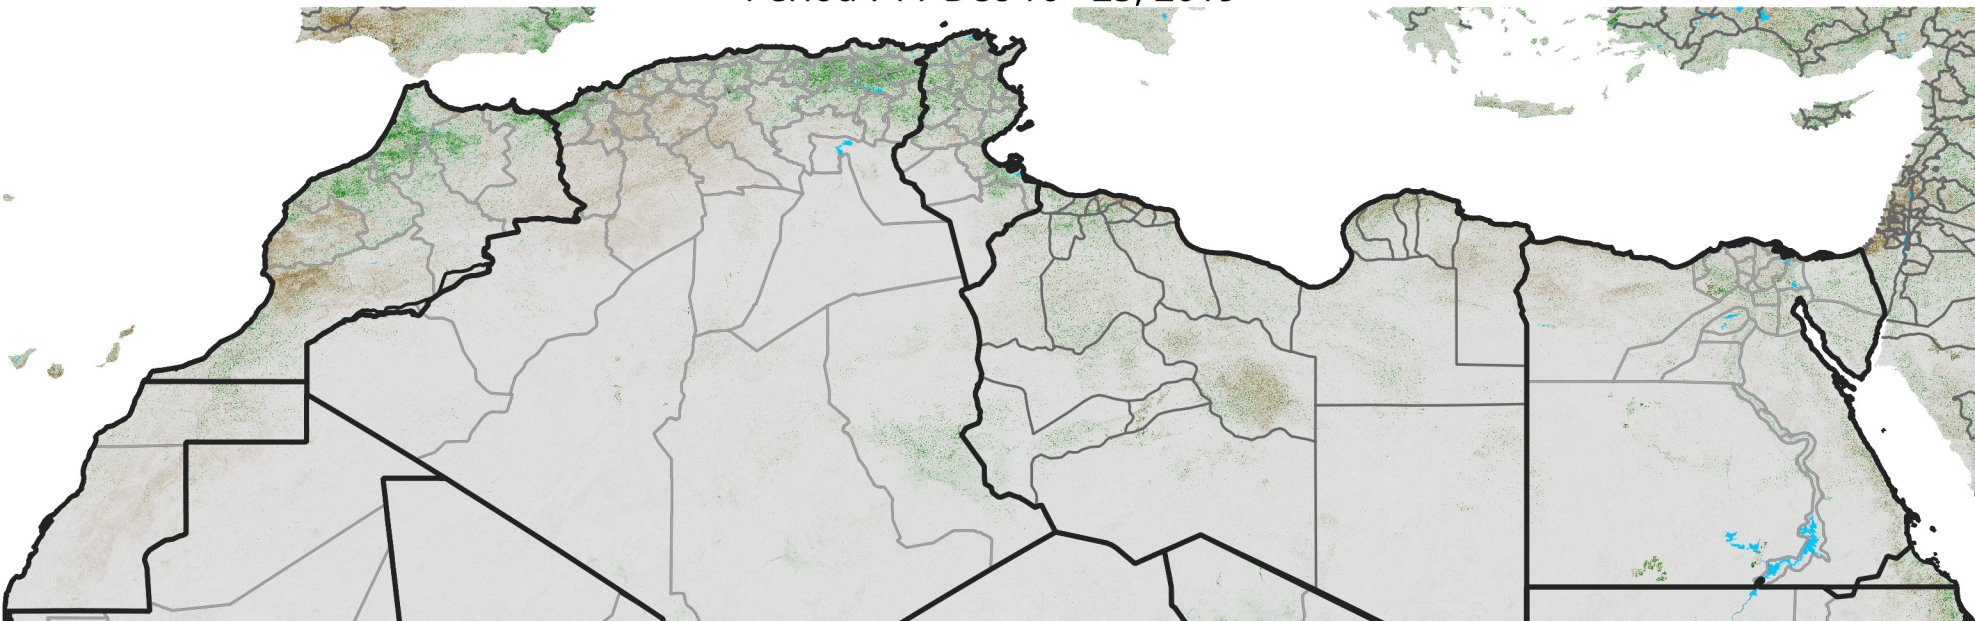

North Africa NDVI Anomaly

2019 minus Mean (2012 - 2021)

Period 71 / Dec 16 - 25, 2019

NDVI Anomaly

< -0.3 -0.2 -0.1 -0.05 0.05 0.1 0.2 >0.3

Negative

No Difference

Positive