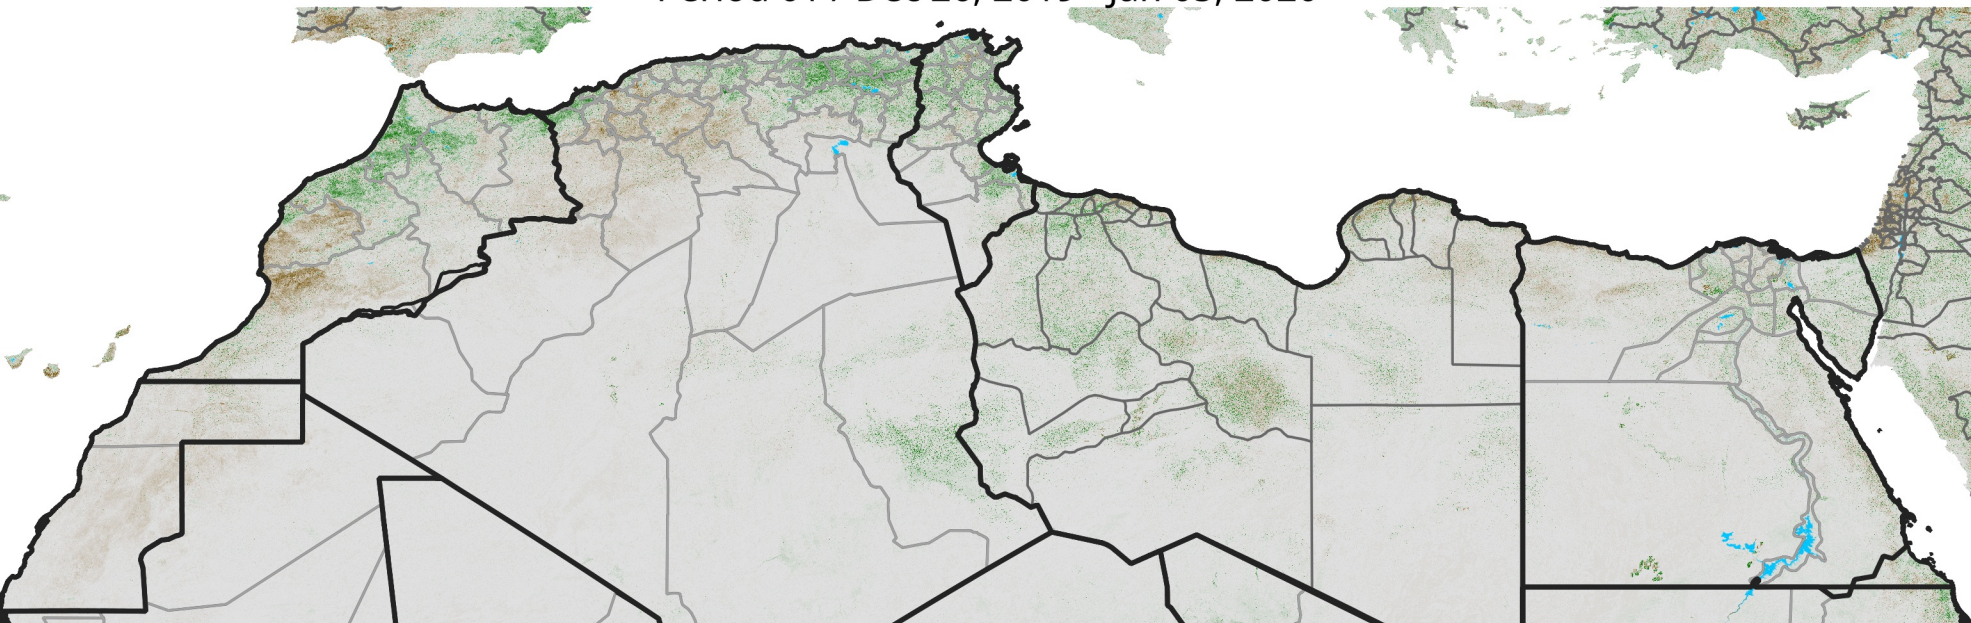

North Africa NDVI Anomaly

2020 minus Mean (2012 - 2021)
Period 01 / Dec 26, 2019 - Jan 05, 2020

NDVI Anomaly

< -0.3 -0.2 -0.1 -0.05 0.05 0.1 0.2 >0.3

Negative

No Difference

Positive