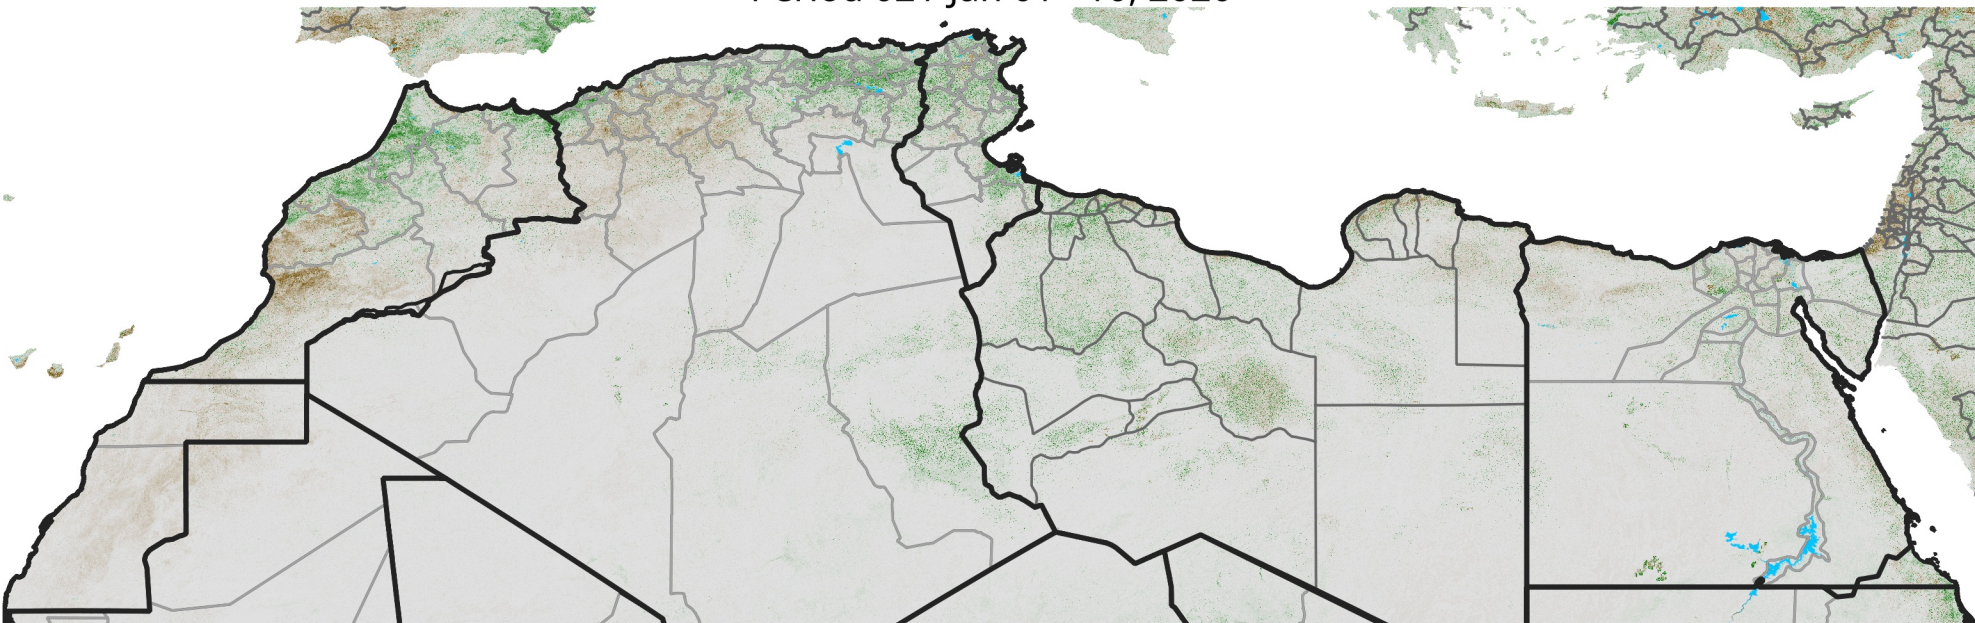

North Africa NDVI Anomaly

2020 minus Mean (2012 - 2021)

Period 02 / Jan 01 - 10, 2020

NDVI Anomaly

< -0.3 -0.2 -0.1 -0.05 0.05 0.1 0.2 >0.3

Negative

No Difference

Positive