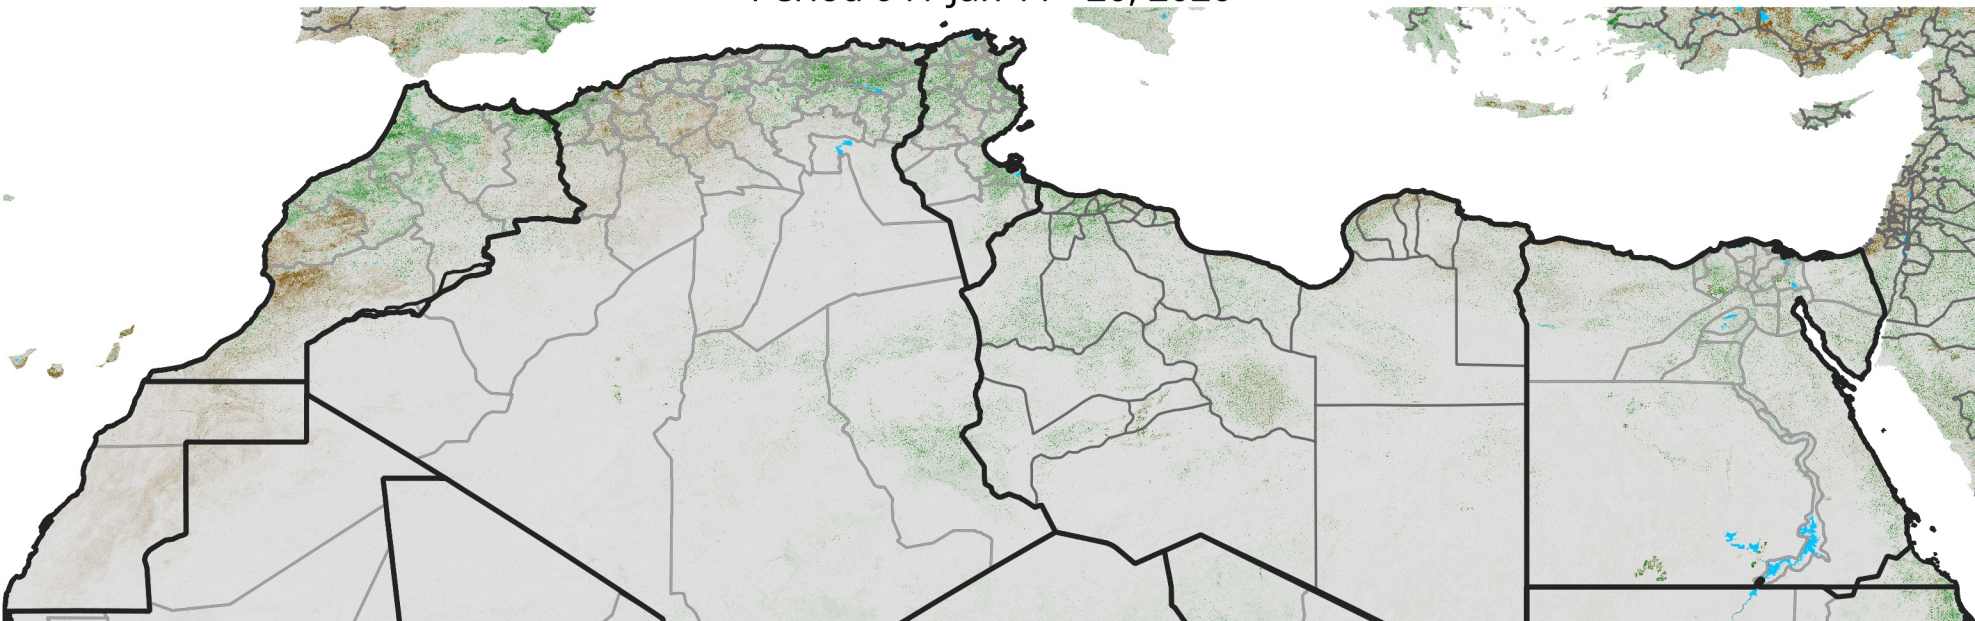

North Africa NDVI Anomaly

2020 minus Mean (2012 - 2021)

Period 04 / Jan 11 - 20, 2020

NDVI Anomaly

< -0.3 -0.2 -0.1 -0.05 0.05 0.1 0.2 >0.3

Negative

No Difference

Positive