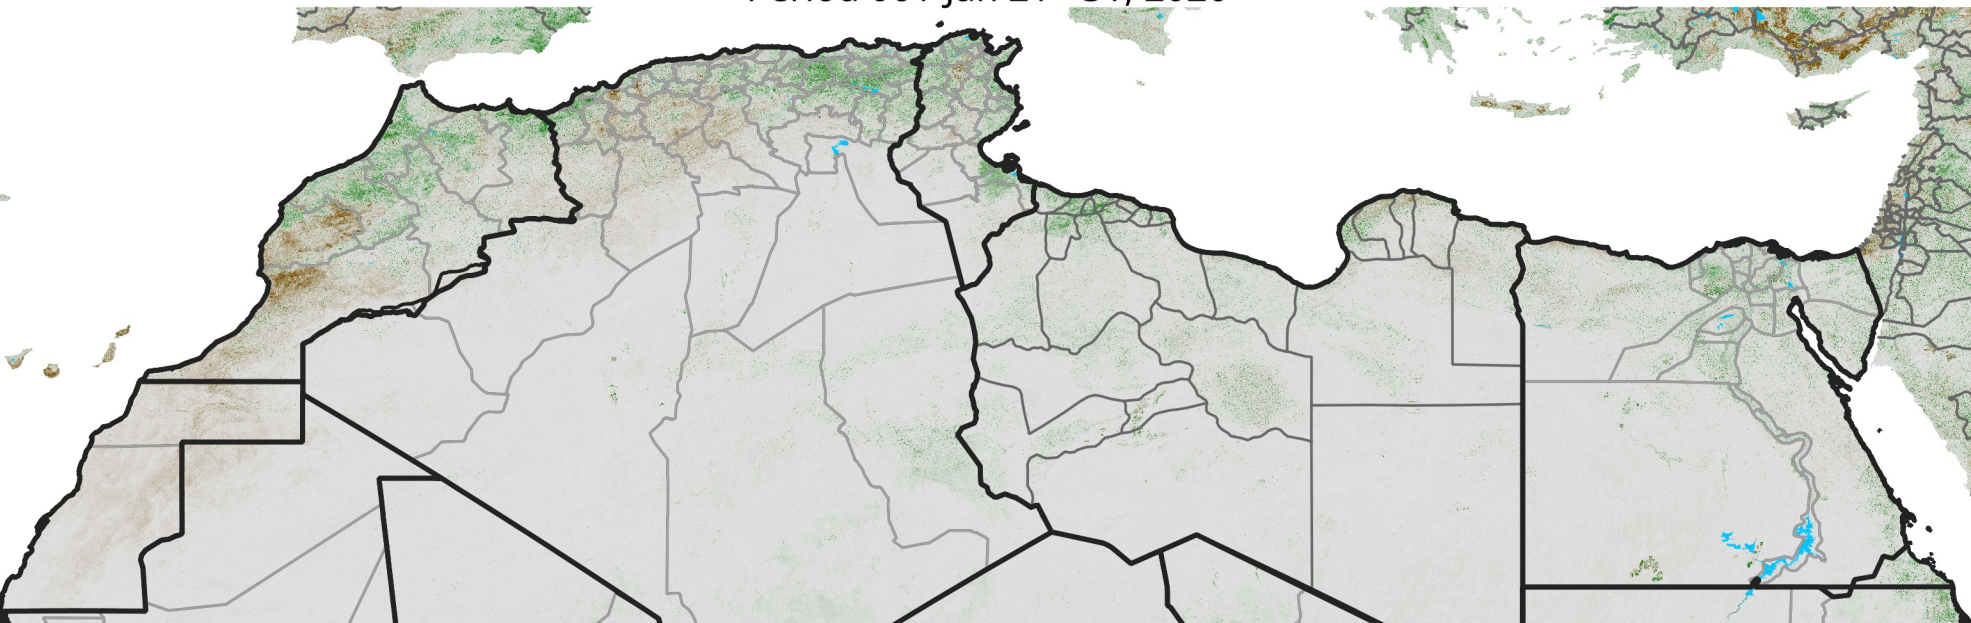

North Africa NDVI Anomaly

2020 minus Mean (2012 - 2021)

Period 06 / Jan 21 - 31, 2020

NDVI Anomaly

< -0.3 -0.2 -0.1 -0.05 0.05 0.1 0.2 >0.3

Negative

No Difference

Positive