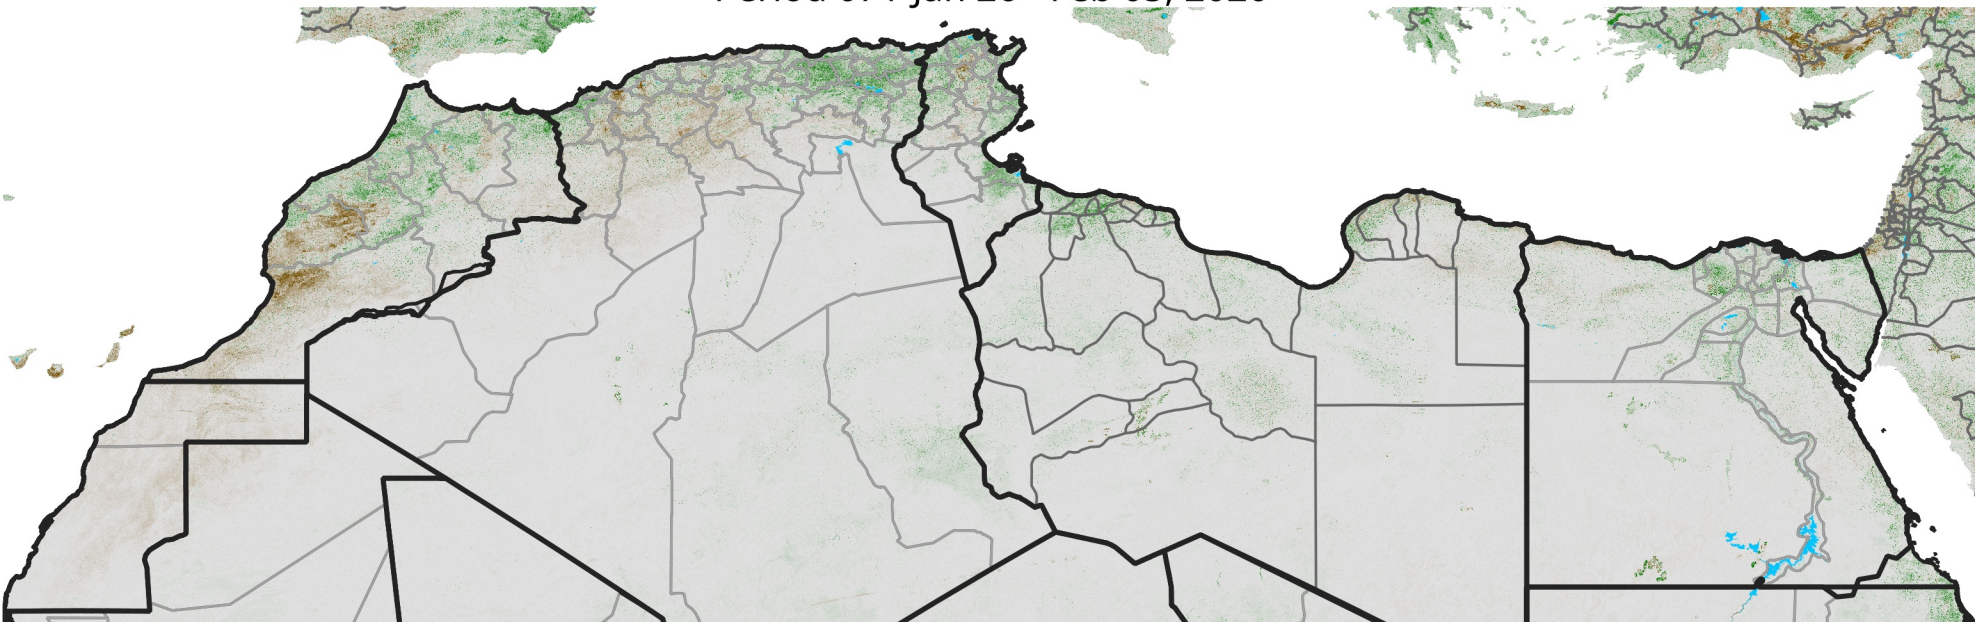

North Africa NDVI Anomaly

2020 minus Mean (2012 - 2021)

Period 07 / Jan 26 - Feb 05, 2020

NDVI Anomaly

< -0.3 -0.2 -0.1 -0.05 0.05 0.1 0.2 >0.3

Negative

No Difference

Positive