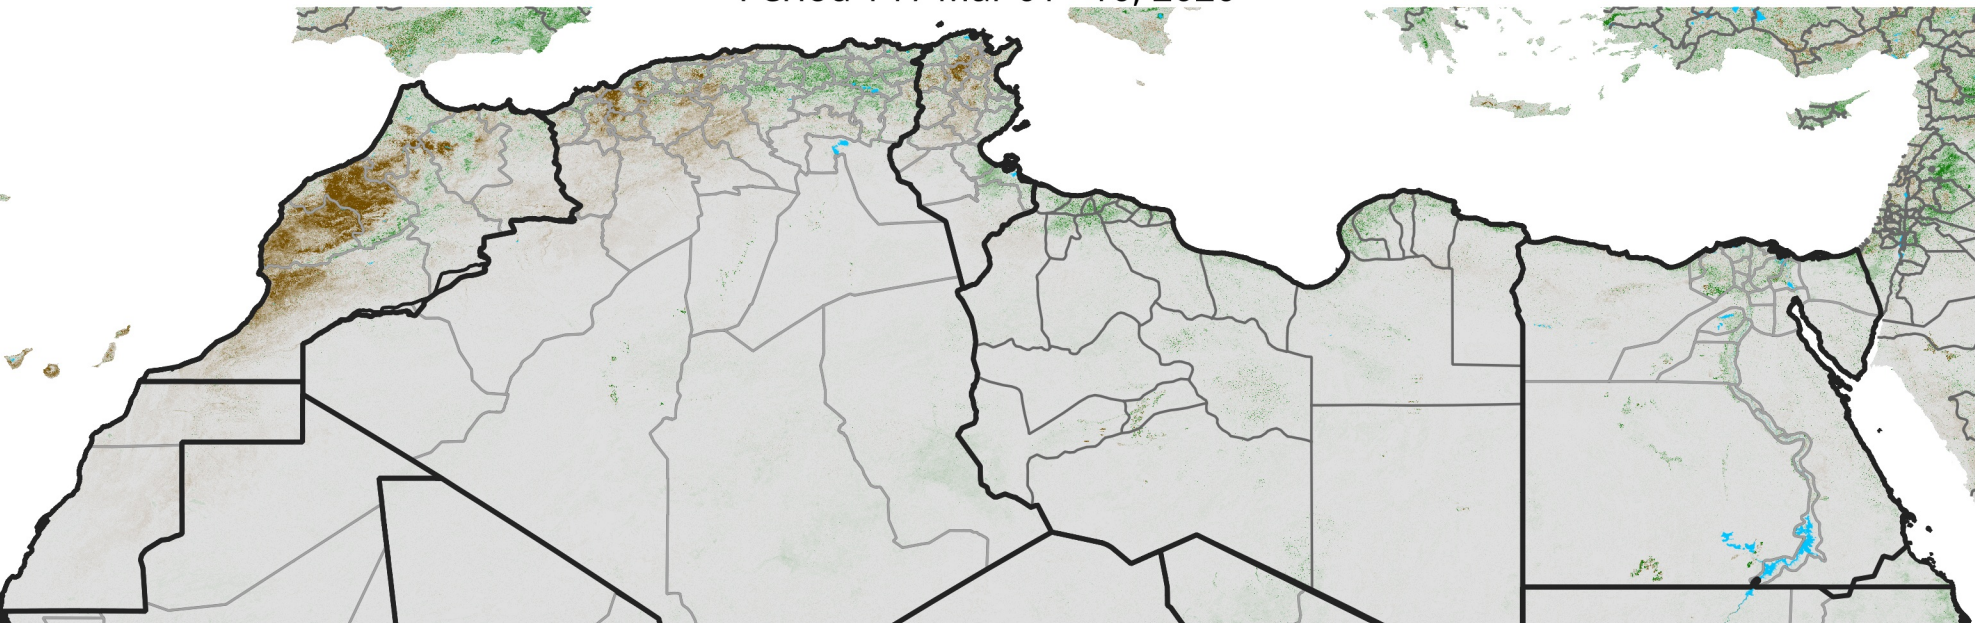

North Africa NDVI Anomaly

2020 minus Mean (2012 - 2021)

Period 14 / Mar 01 - 10, 2020

NDVI Anomaly

< -0.3 -0.2 -0.1 -0.05 0.05 0.1 0.2 >0.3

Negative

No Difference

Positive