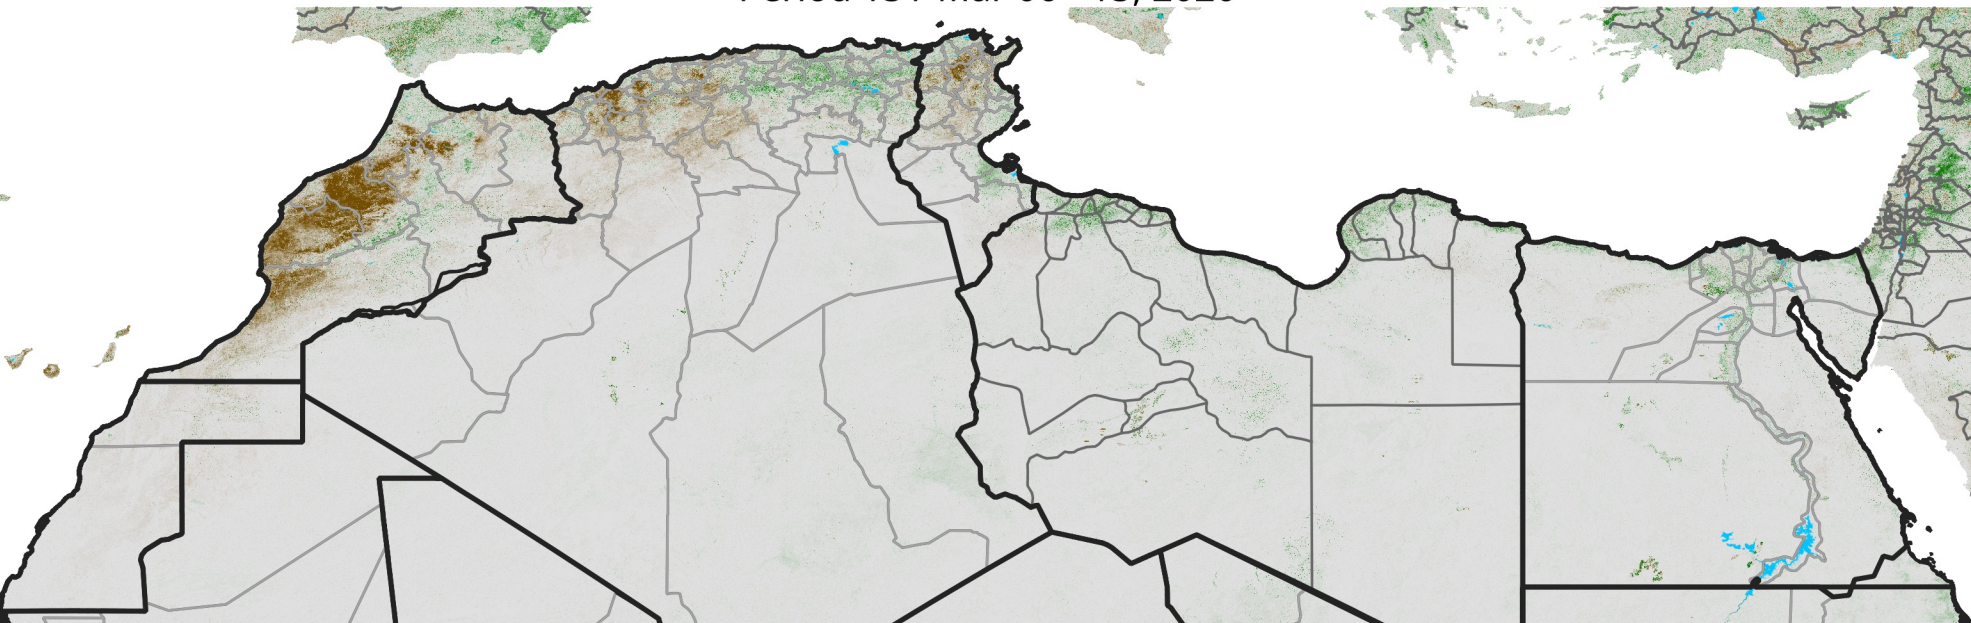

North Africa NDVI Anomaly

2020 minus Mean (2012 - 2021)

Period 15 / Mar 06 - 15, 2020

NDVI Anomaly

< -0.3 -0.2 -0.1 -0.05 0.05 0.1 0.2 >0.3

Negative

No Difference

Positive