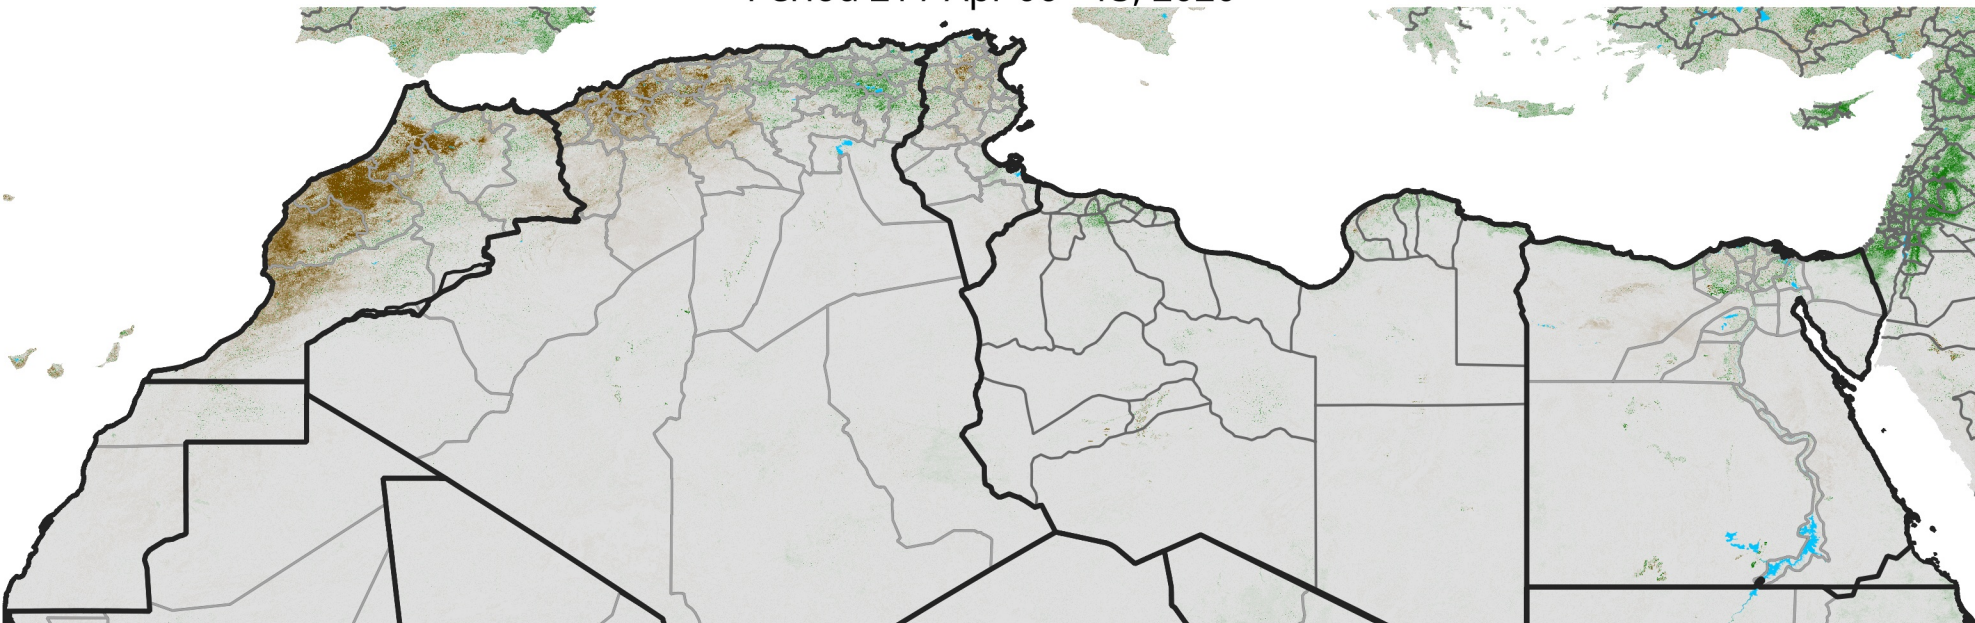

North Africa NDVI Anomaly

2020 minus Mean (2012 - 2021)

Period 21 / Apr 06 - 15, 2020

NDVI Anomaly

< -0.3 -0.2 -0.1 -0.05 0.05 0.1 0.2 >0.3

Negative

No Difference

Positive