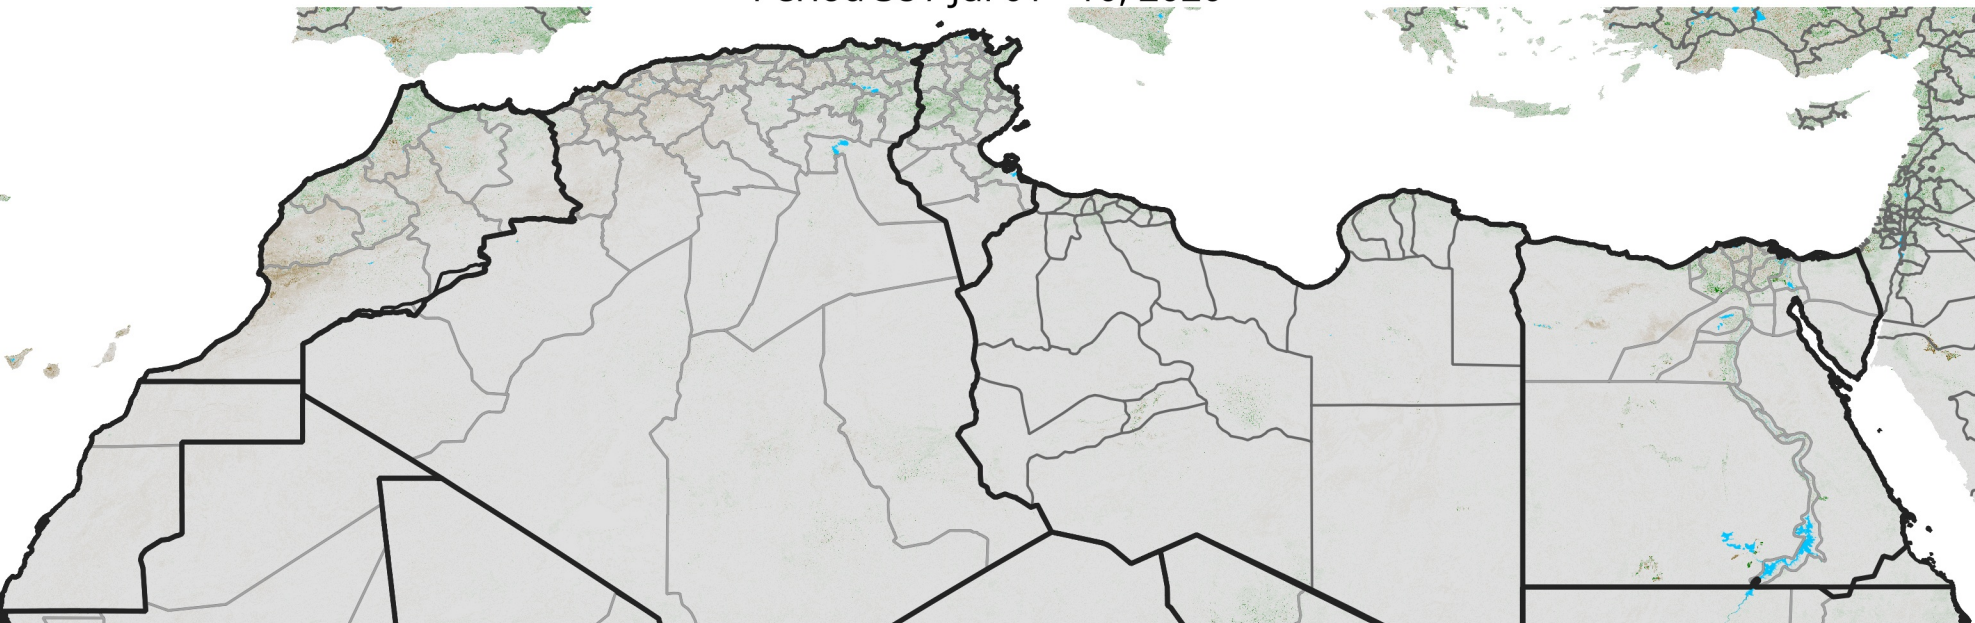

# North Africa NDVI Anomaly

2020 minus Mean (2012 - 2021)

Period 38 / Jul 01 - 10, 2020

## NDVI Anomaly

< -0.3   -0.2   -0.1   -0.05   0.05   0.1   0.2   >0.3

Negative

No Difference

Positive