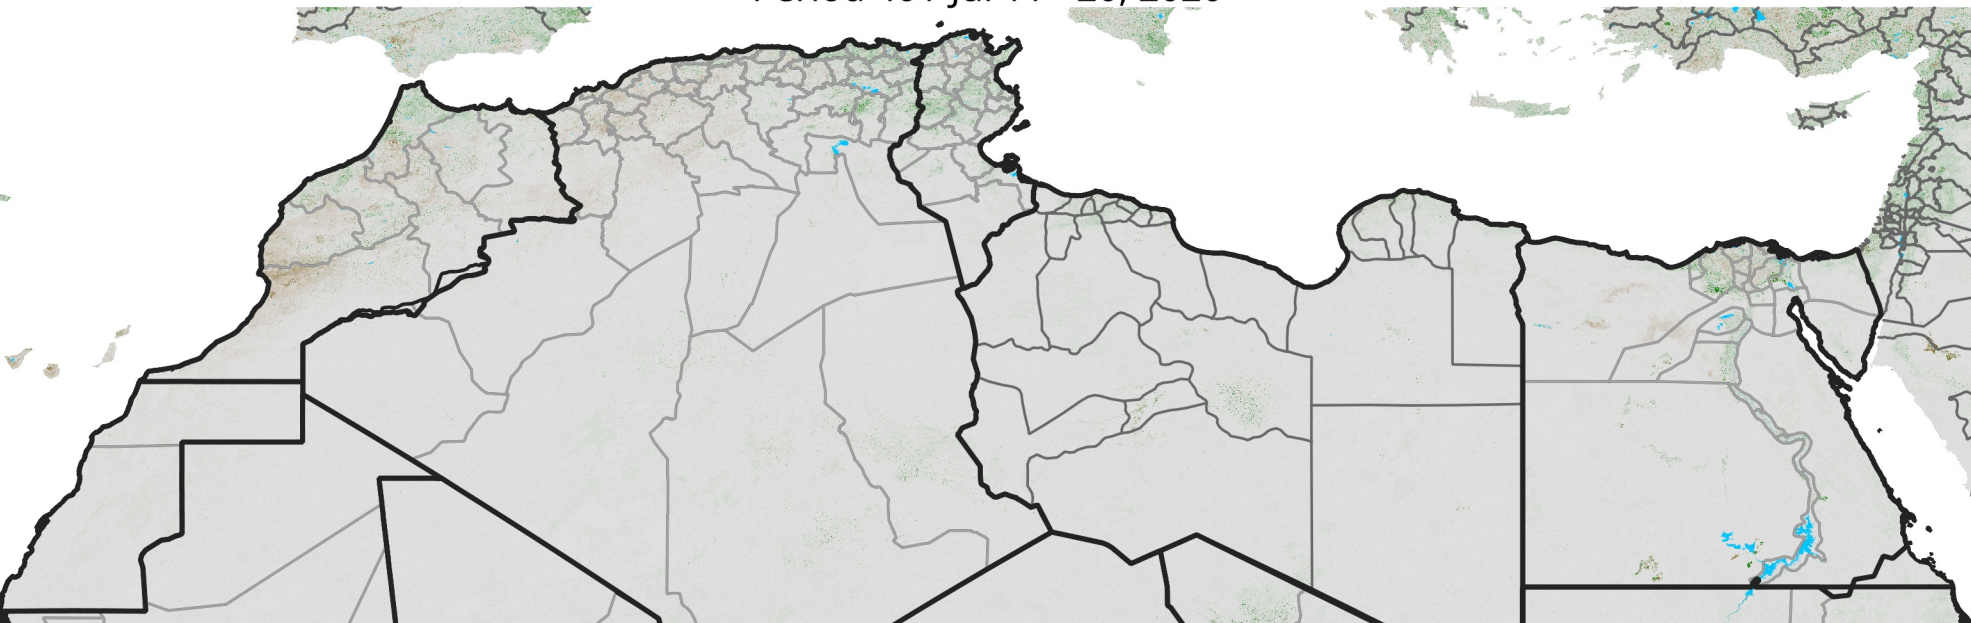

North Africa NDVI Anomaly

2020 minus Mean (2012 - 2021)

Period 40 / Jul 11 - 20, 2020

NDVI Anomaly

< -0.3 -0.2 -0.1 -0.05 0.05 0.1 0.2 >0.3

Negative

No Difference

Positive