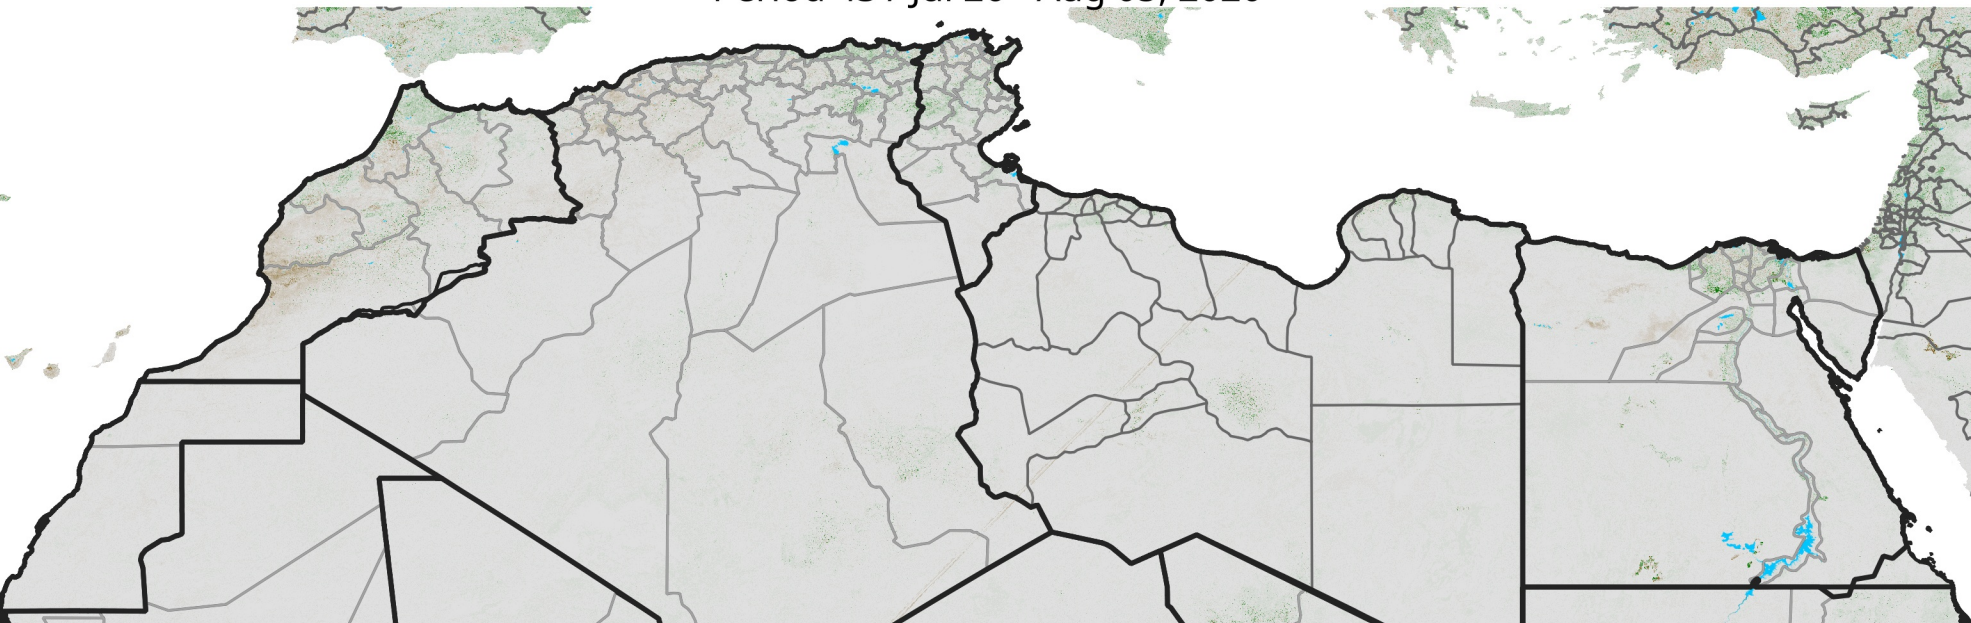

North Africa NDVI Anomaly

2020 minus Mean (2012 - 2021)

Period 43 / Jul 26 - Aug 05, 2020

NDVI Anomaly

< -0.3 -0.2 -0.1 -0.05 0.05 0.1 0.2 >0.3

Negative

No Difference

Positive