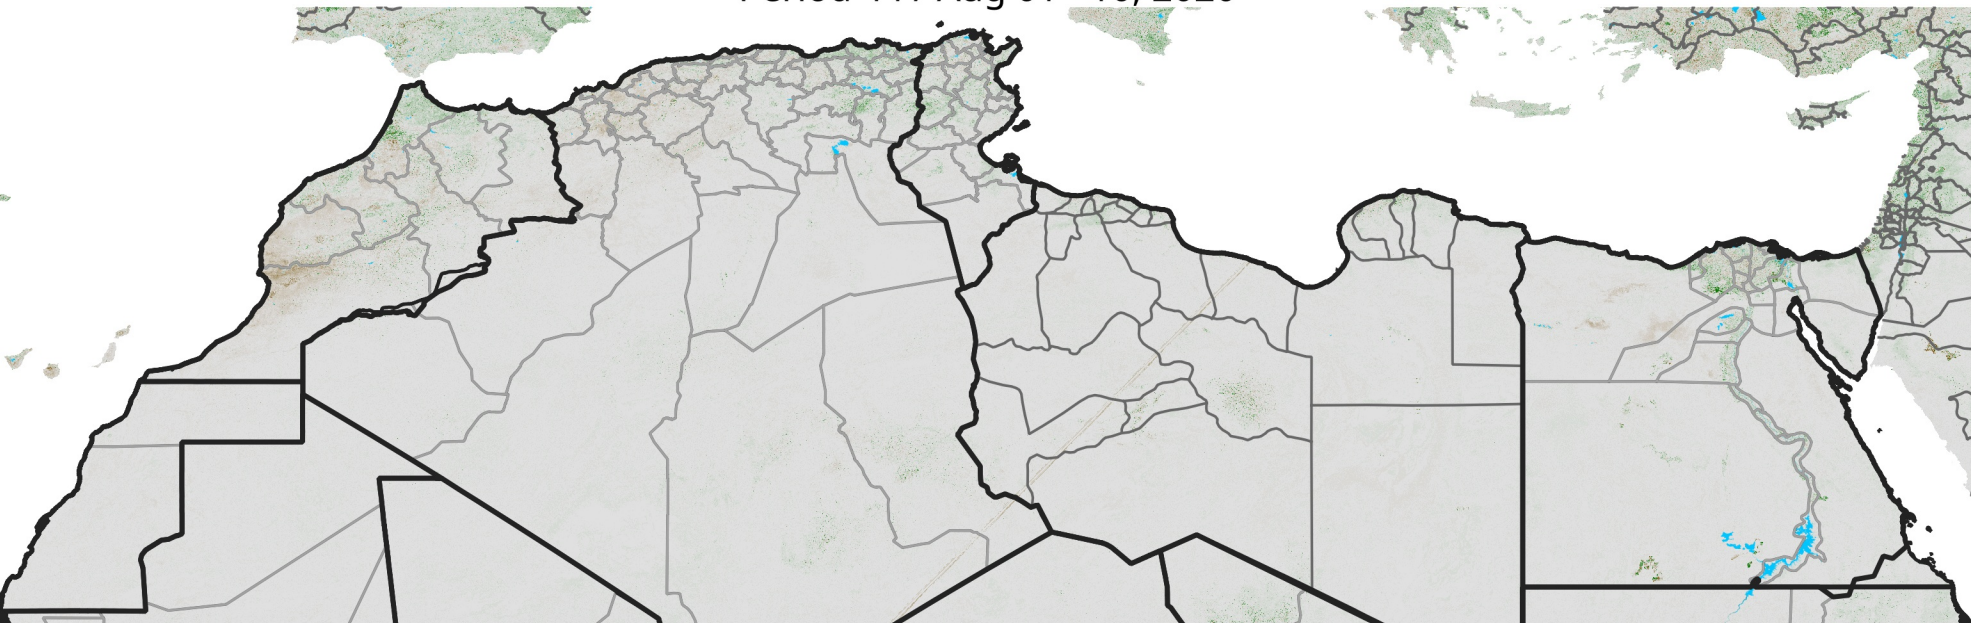

North Africa NDVI Anomaly

2020 minus Mean (2012 - 2021)

Period 44 / Aug 01 - 10, 2020

NDVI Anomaly

< -0.3 -0.2 -0.1 -0.05 0.05 0.1 0.2 >0.3

Negative

No Difference

Positive