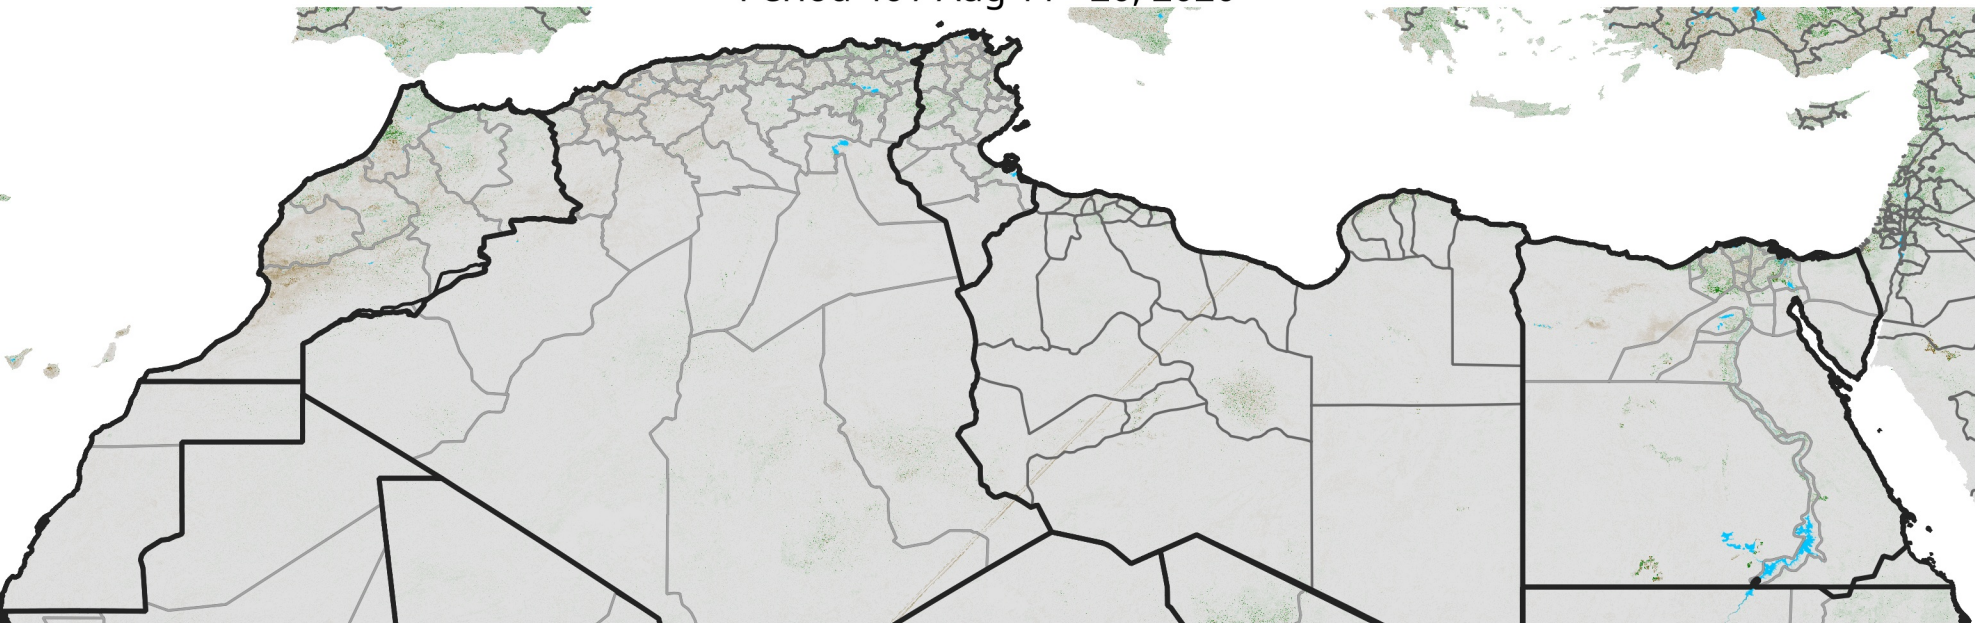

North Africa NDVI Anomaly

2020 minus Mean (2012 - 2021)

Period 46 / Aug 11 - 20, 2020

NDVI Anomaly

< -0.3 -0.2 -0.1 -0.05 0.05 0.1 0.2 >0.3

Negative

No Difference

Positive