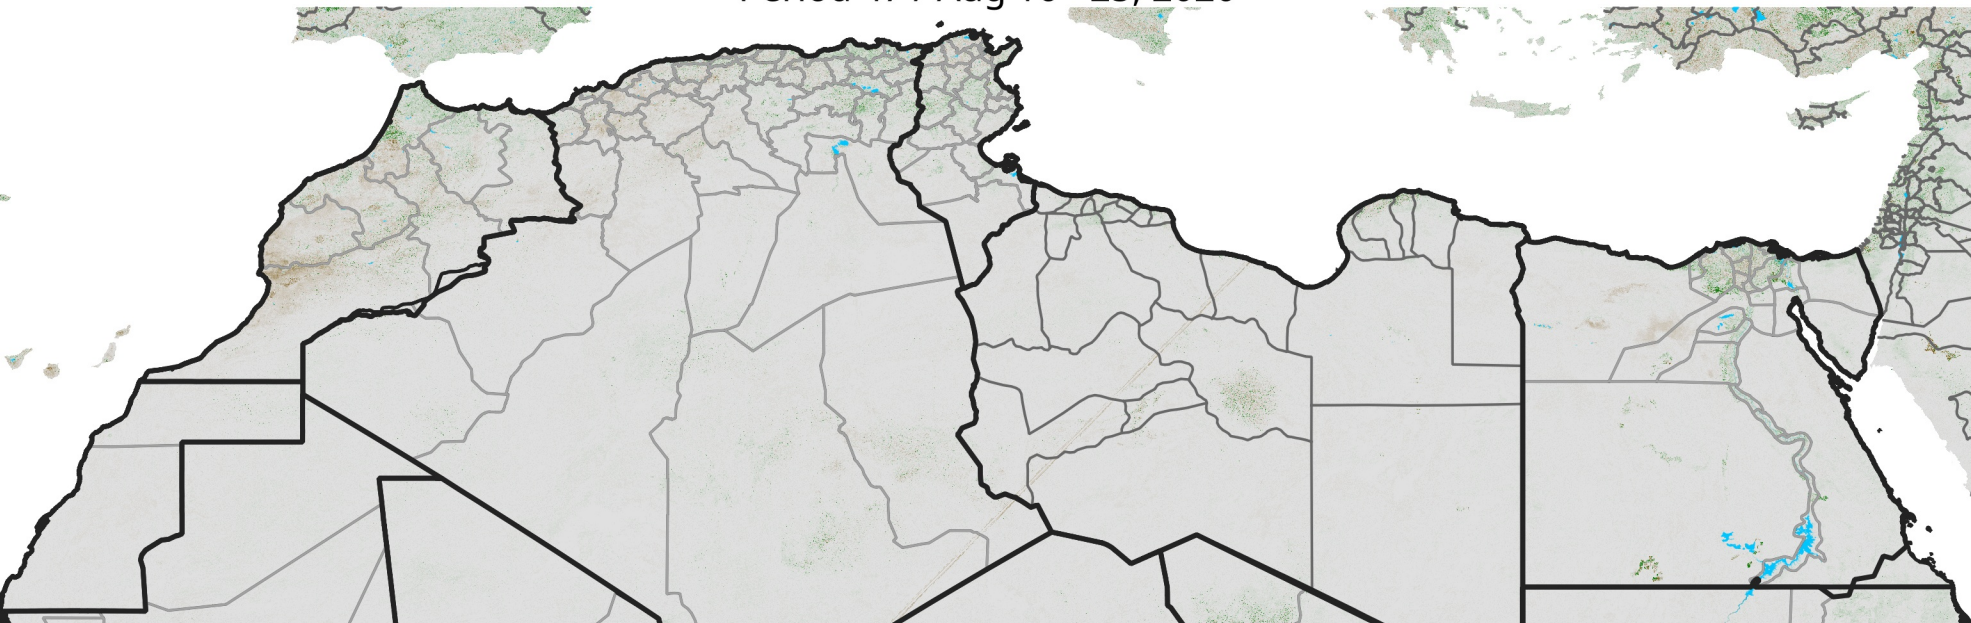

North Africa NDVI Anomaly

2020 minus Mean (2012 - 2021)

Period 47 / Aug 16 - 25, 2020

NDVI Anomaly

< -0.3 -0.2 -0.1 -0.05 0.05 0.1 0.2 >0.3

Negative

No Difference

Positive