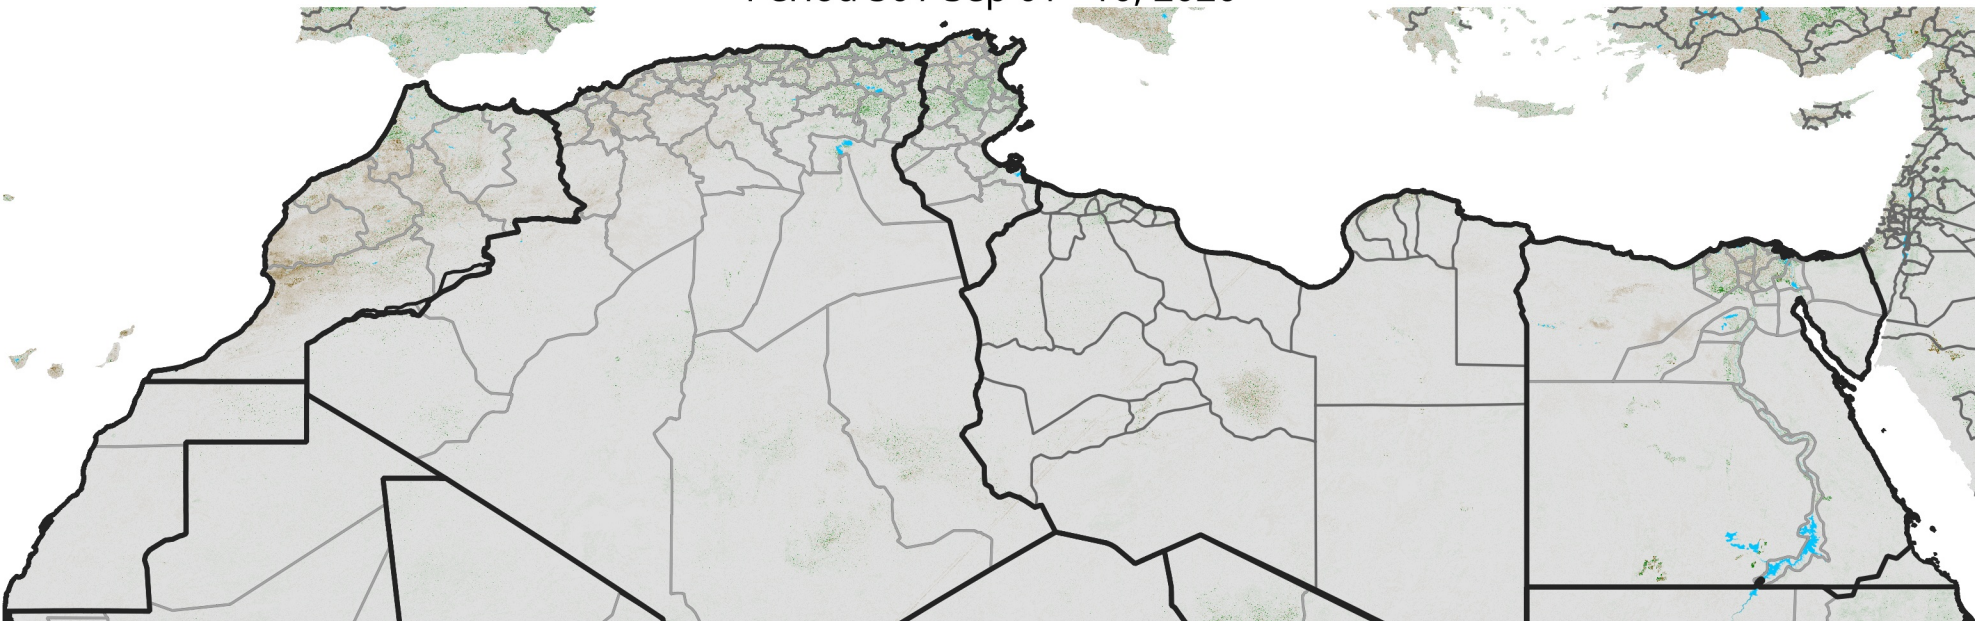

North Africa NDVI Anomaly

2020 minus Mean (2012 - 2021)

Period 50 / Sep 01 - 10, 2020

NDVI Anomaly

< -0.3 -0.2 -0.1 -0.05 0.05 0.1 0.2 >0.3

Negative

No Difference

Positive