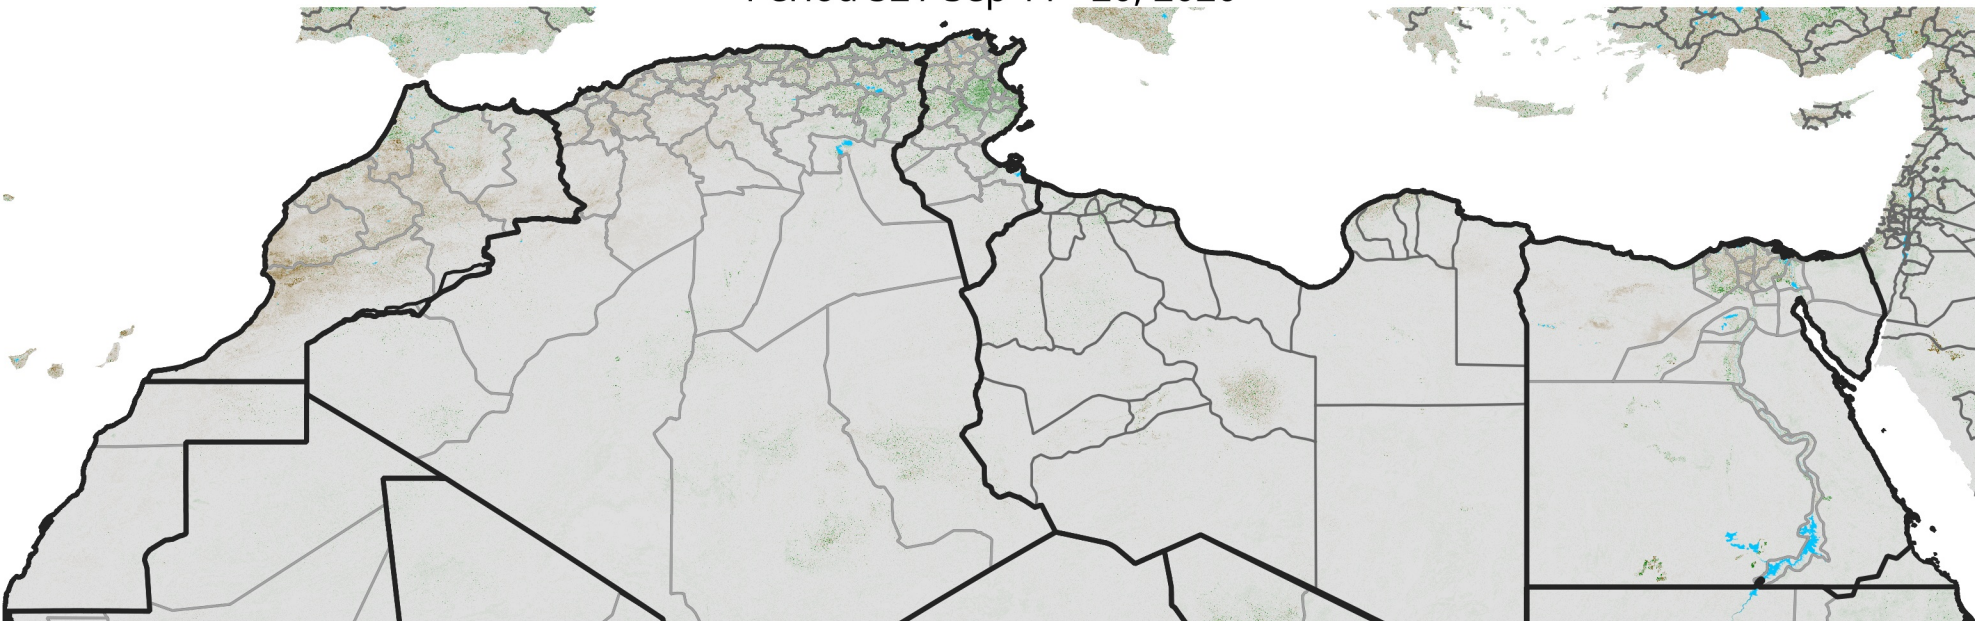

North Africa NDVI Anomaly

2020 minus Mean (2012 - 2021)

Period 52 / Sep 11 - 20, 2020

NDVI Anomaly

< -0.3 -0.2 -0.1 -0.05 0.05 0.1 0.2 >0.3

Negative

No Difference

Positive