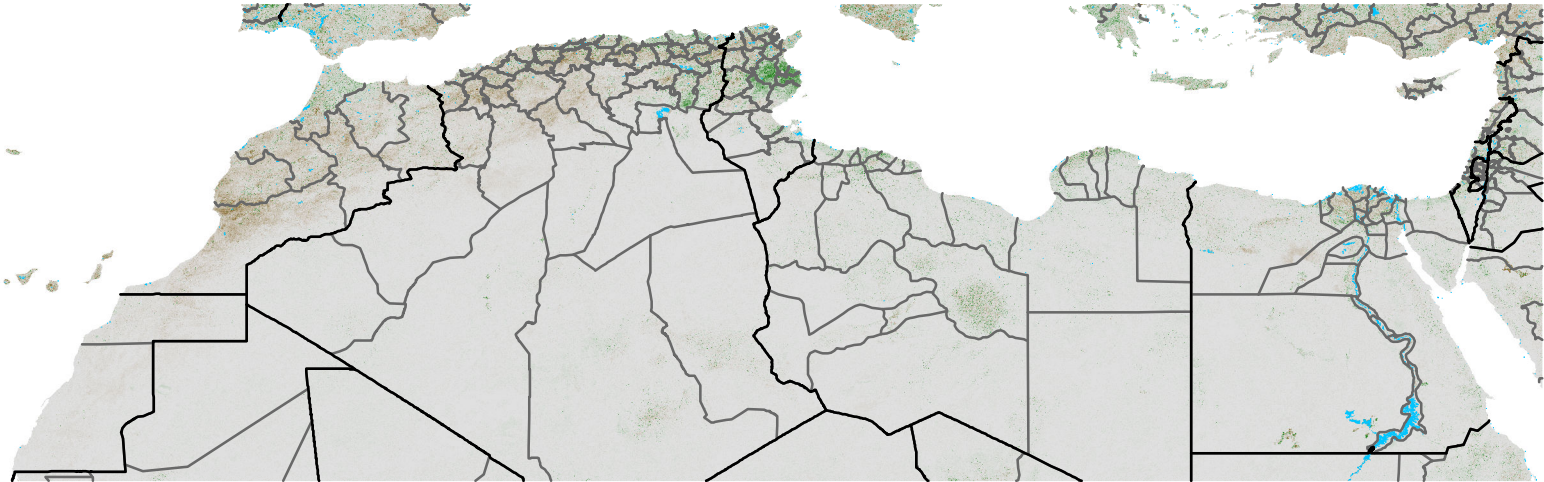

North Africa NDVI Anomaly

2020 minus Mean (2012 - 2021)

Period 58 / Oct 11 - 20, 2020

NDVI Anomaly

< -0.3 -0.2 -0.1 -0.05 0.05 0.1 0.2 > 0.3

Negative

No Difference

Positive