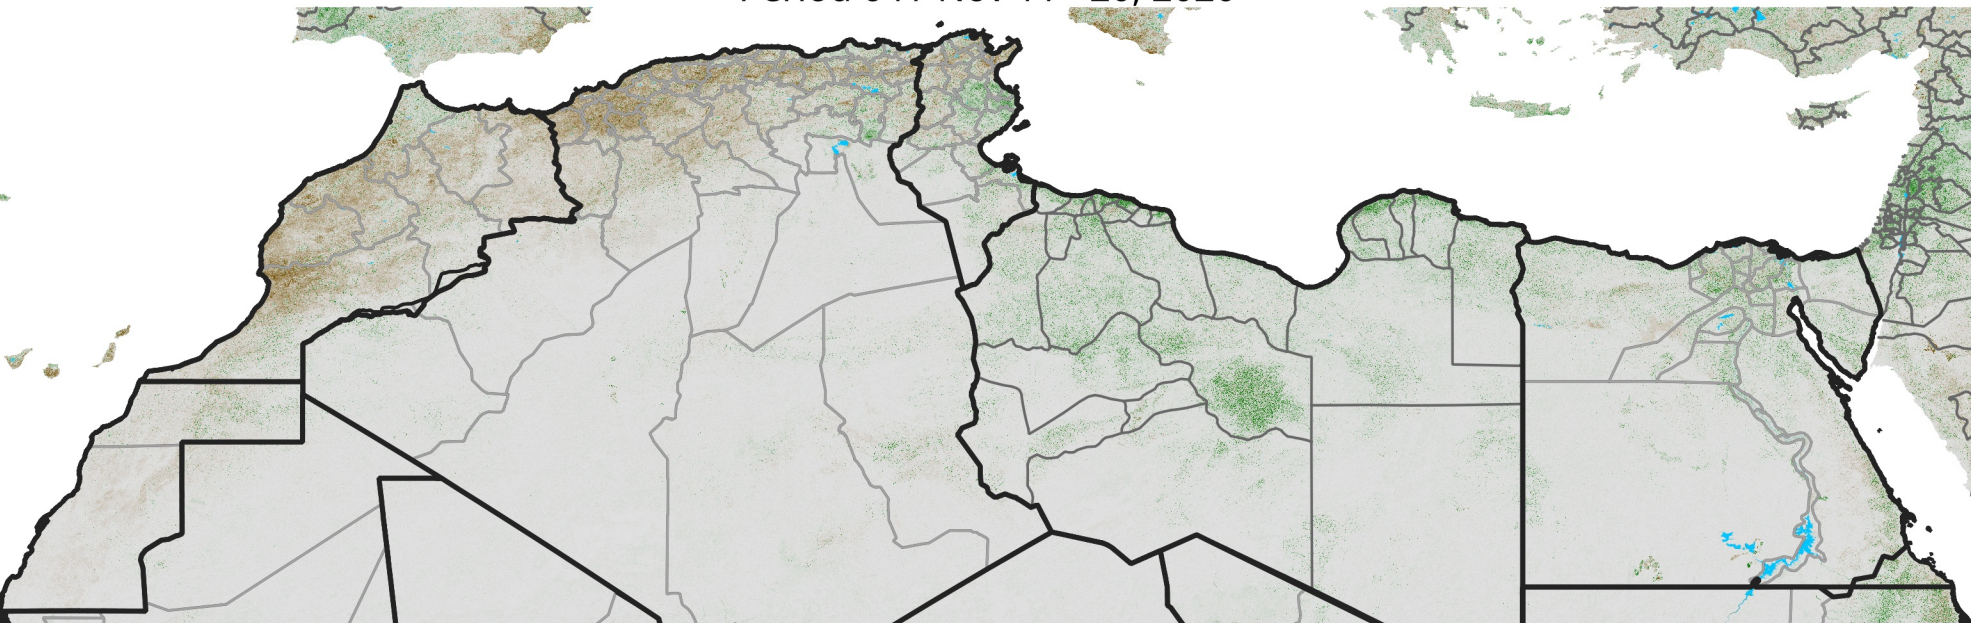

North Africa NDVI Anomaly

2020 minus Mean (2012 - 2021)

Period 64 / Nov 11 - 20, 2020

NDVI Anomaly

< -0.3 -0.2 -0.1 -0.05 0.05 0.1 0.2 >0.3

Negative

No Difference

Positive