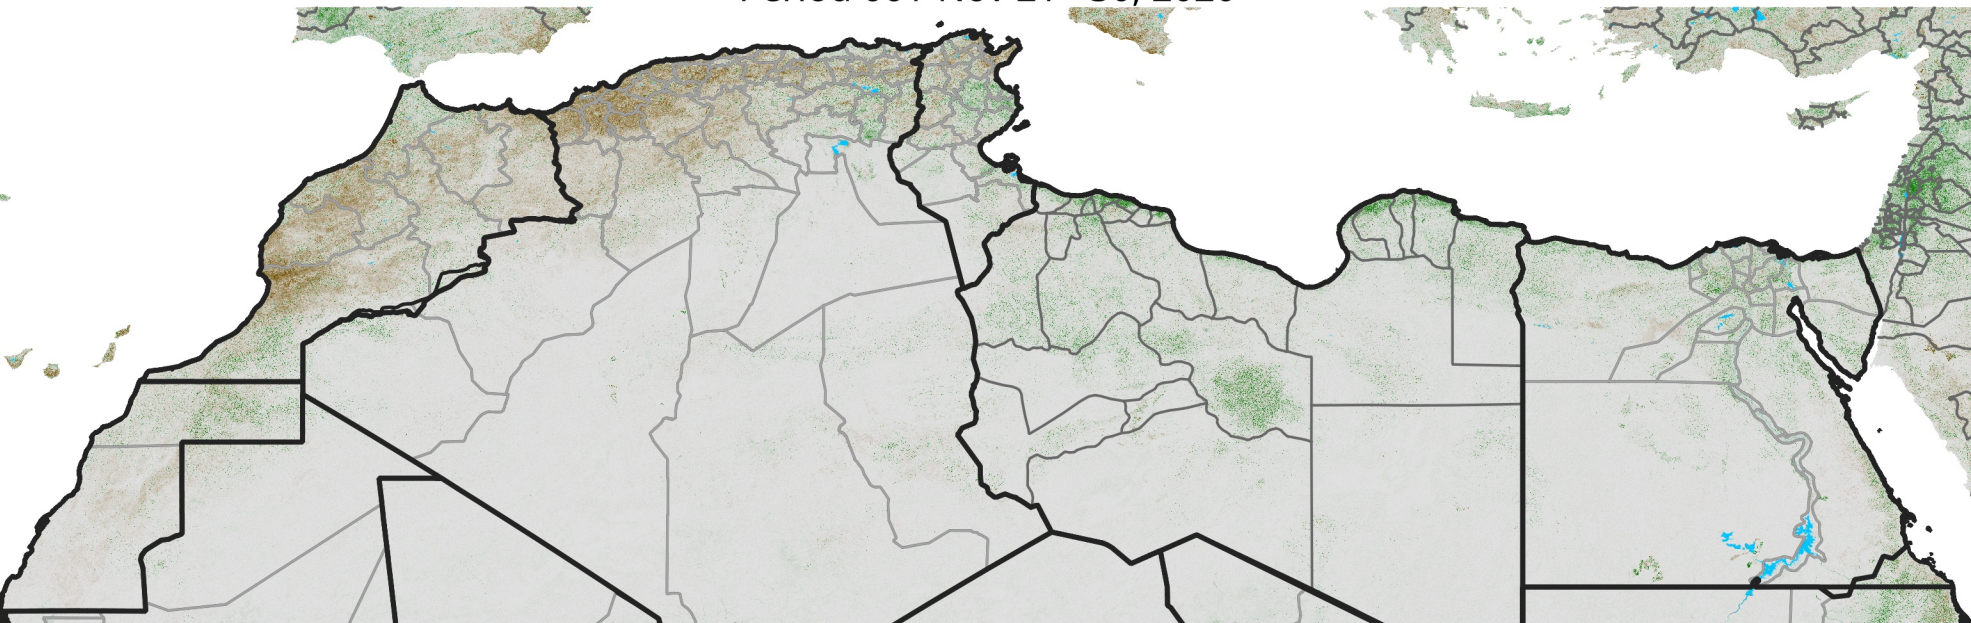

North Africa NDVI Anomaly

2020 minus Mean (2012 - 2021)

Period 66 / Nov 21 - 30, 2020

NDVI Anomaly

< -0.3 -0.2 -0.1 -0.05 0.05 0.1 0.2 >0.3

Negative

No Difference

Positive