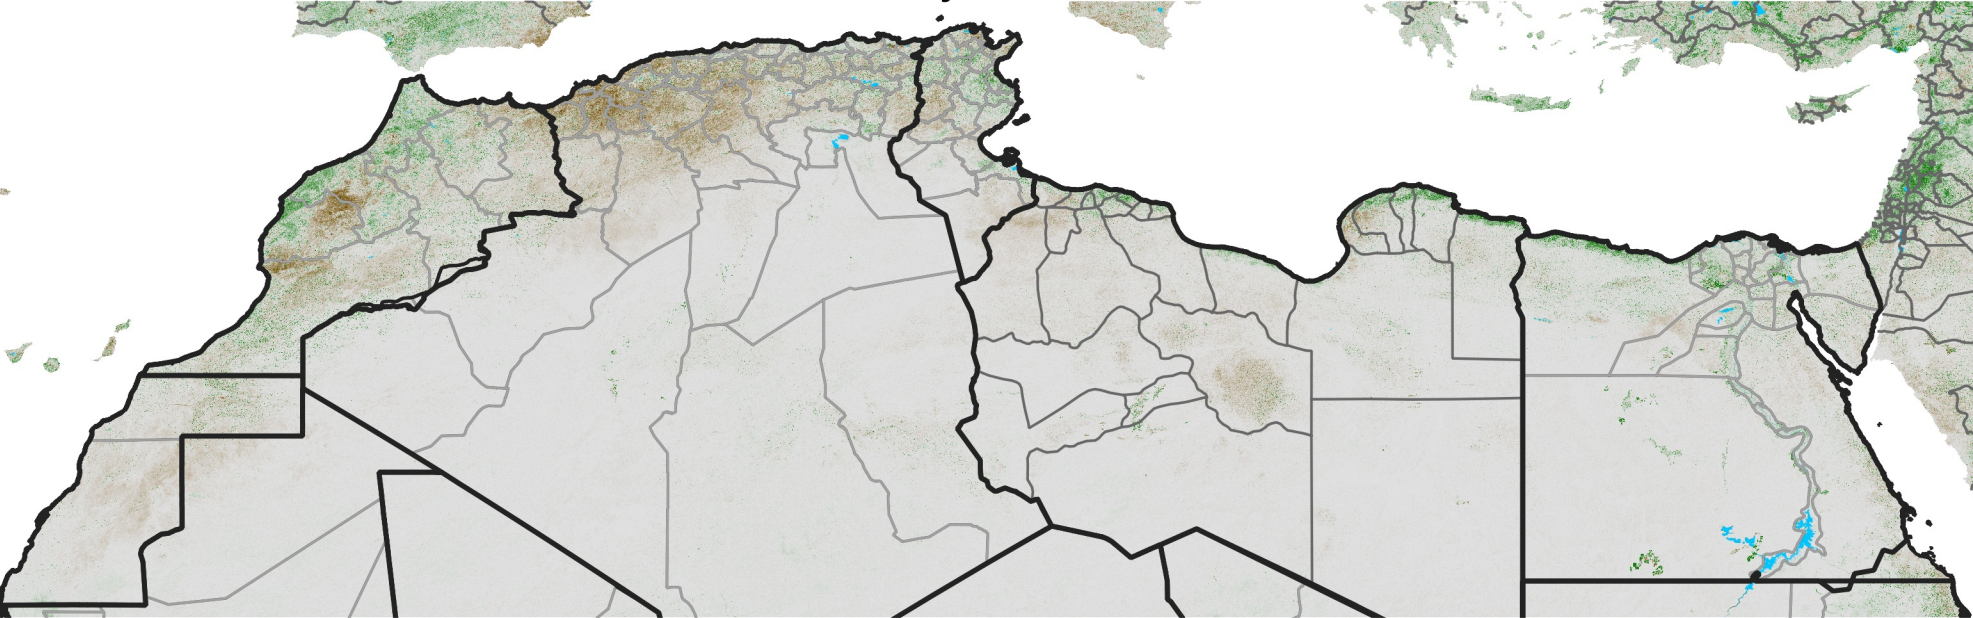

North Africa NDVI Anomaly

2021 minus Mean (2012 - 2021)

Period 03 / Jan 06 - 15, 2021

NDVI Anomaly

< -0.3 -0.2 -0.1 -0.05 0.05 0.1 0.2 >0.3

Negative

No Difference

Positive