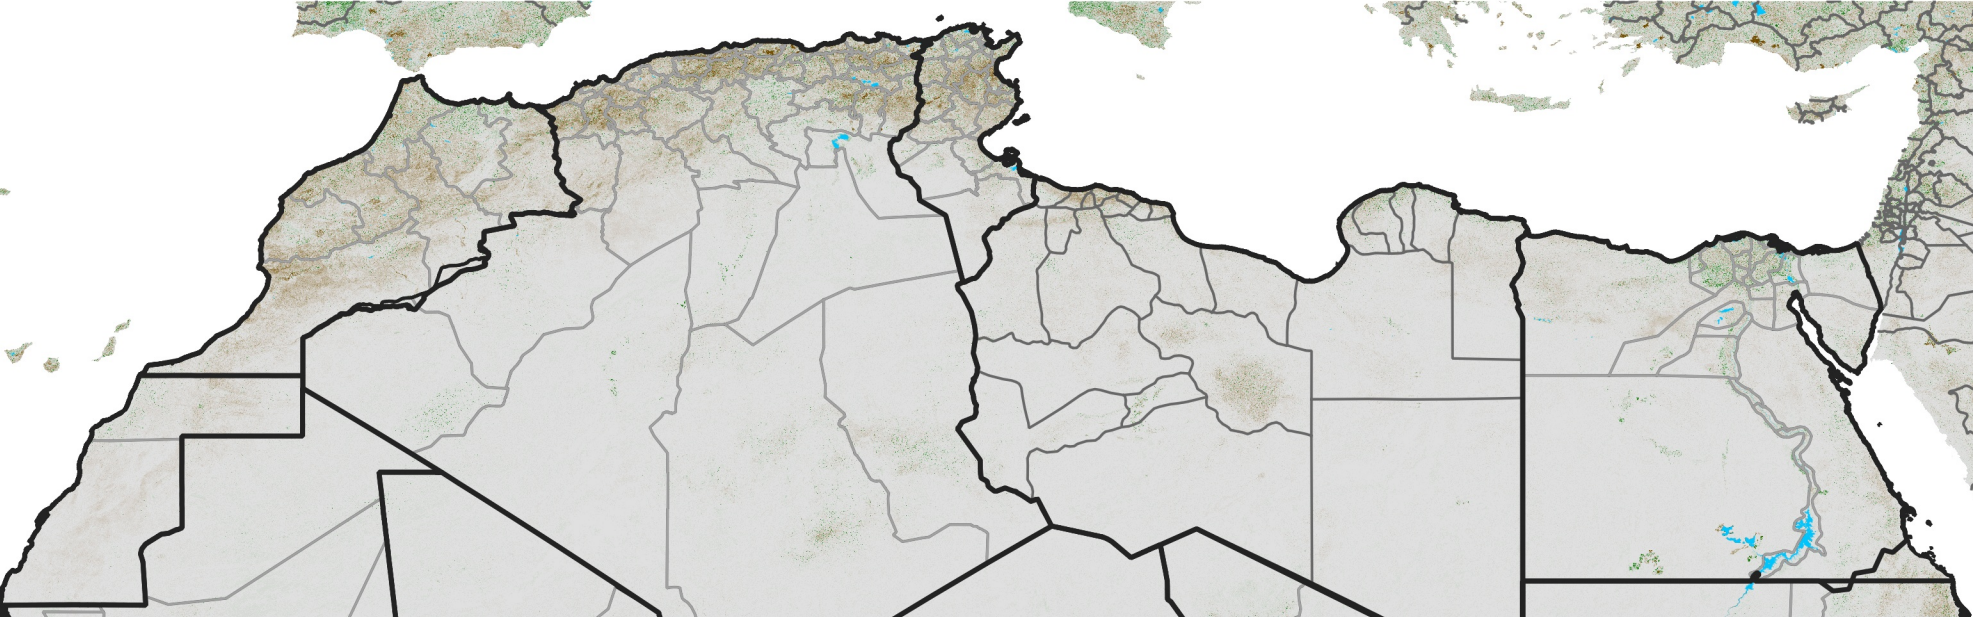

North Africa NDVI Anomaly

2021 minus Mean (2012 - 2021)

Period 60 / Oct 21 - 31, 2021

NDVI Anomaly

< -0.3 -0.2 -0.1 -0.05 0.05 0.1 0.2 >0.3

Negative

No Difference

Positive