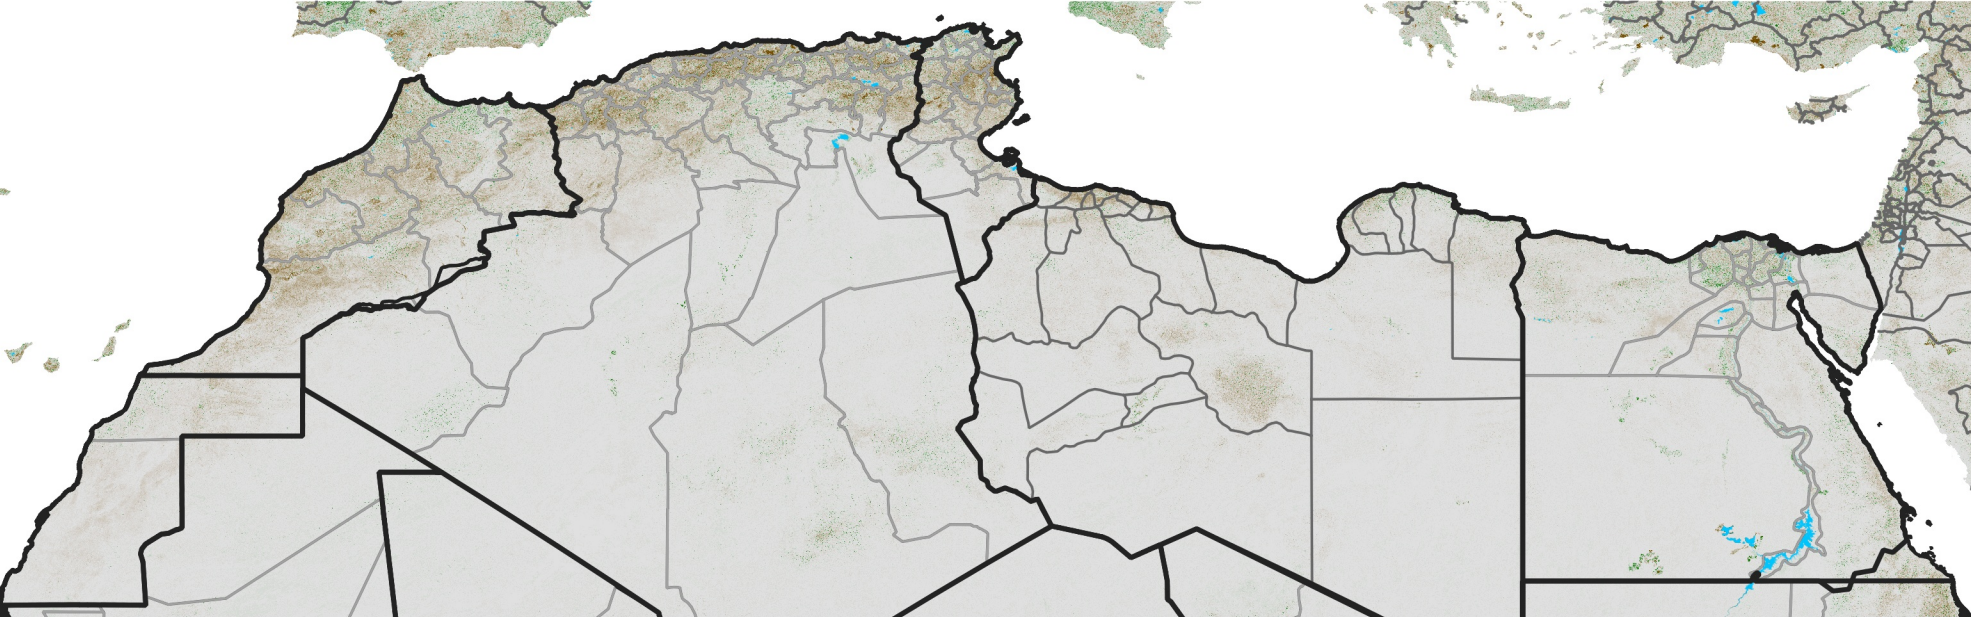

# North Africa NDVI Anomaly

2021 minus Mean (2012 - 2021)  
Period 61 / Oct 26 - Nov 05, 2021

## NDVI Anomaly

< -0.3   -0.2   -0.1   -0.05   0.05   0.1   0.2   >0.3

Negative                      No Difference                      Positive