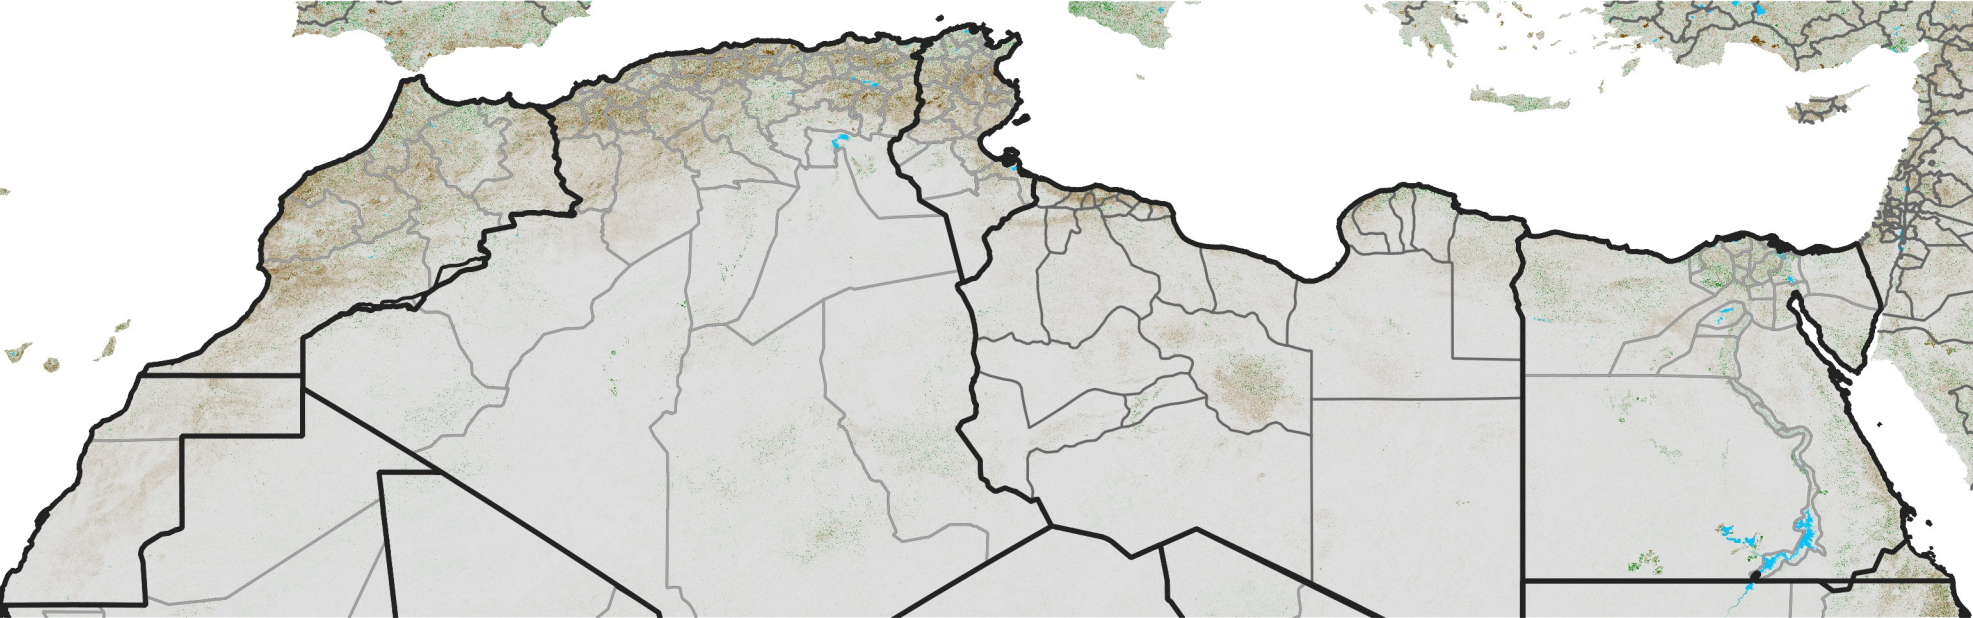

North Africa NDVI Anomaly

2021 minus Mean (2012 - 2021)

Period 63 / Nov 06 - 15, 2021

NDVI Anomaly

< -0.3 -0.2 -0.1 -0.05 0.05 0.1 0.2 >0.3

Negative

No Difference

Positive