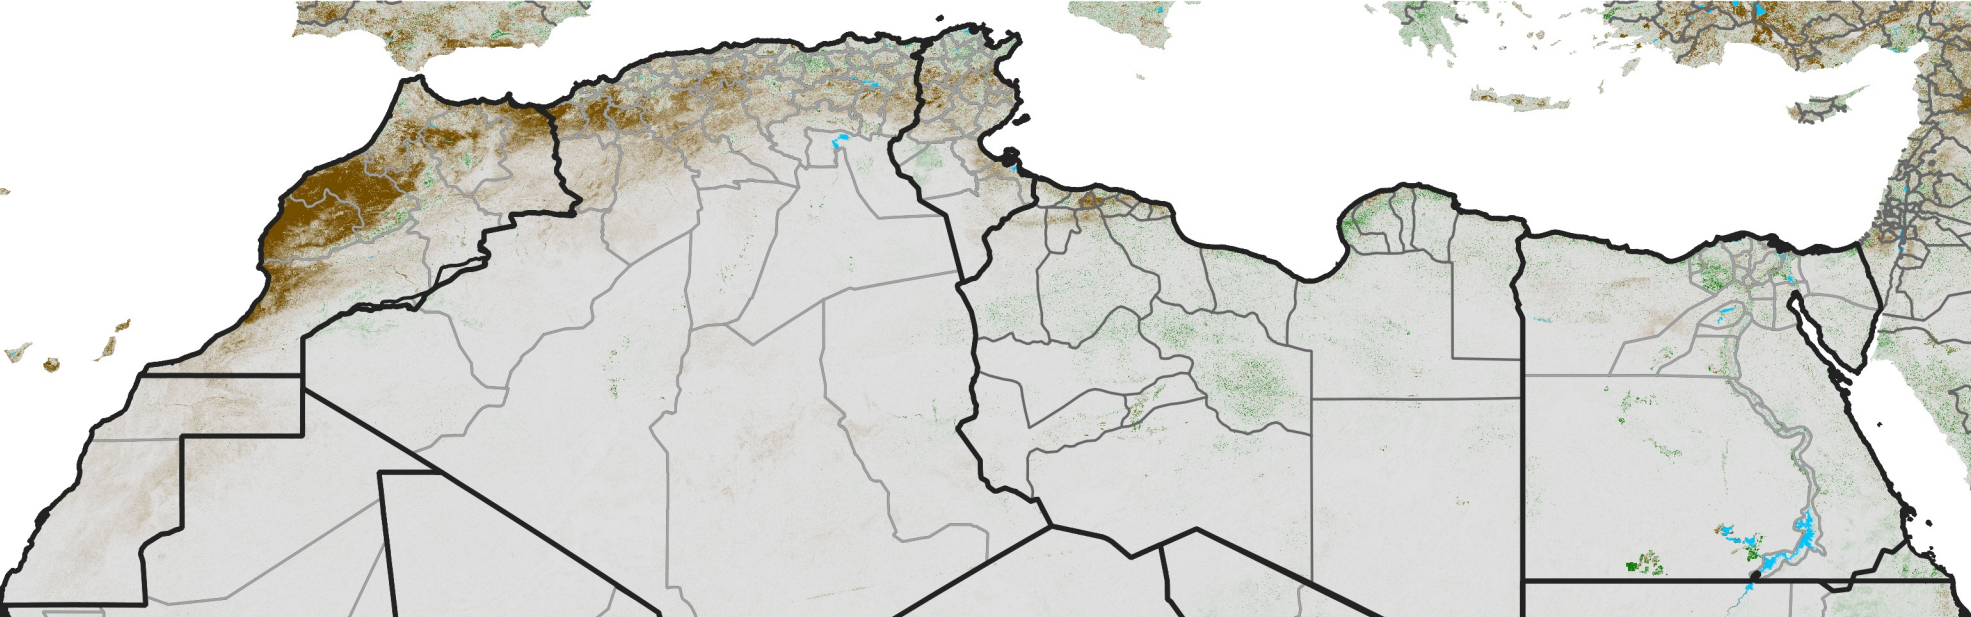

North Africa NDVI Anomaly

2022 minus Mean (2012 - 2021)

Period 08 / Feb 01 - 10, 2022

NDVI Anomaly

< -0.3 -0.2 -0.1 -0.05 0.05 0.1 0.2 >0.3

Negative

No Difference

Positive