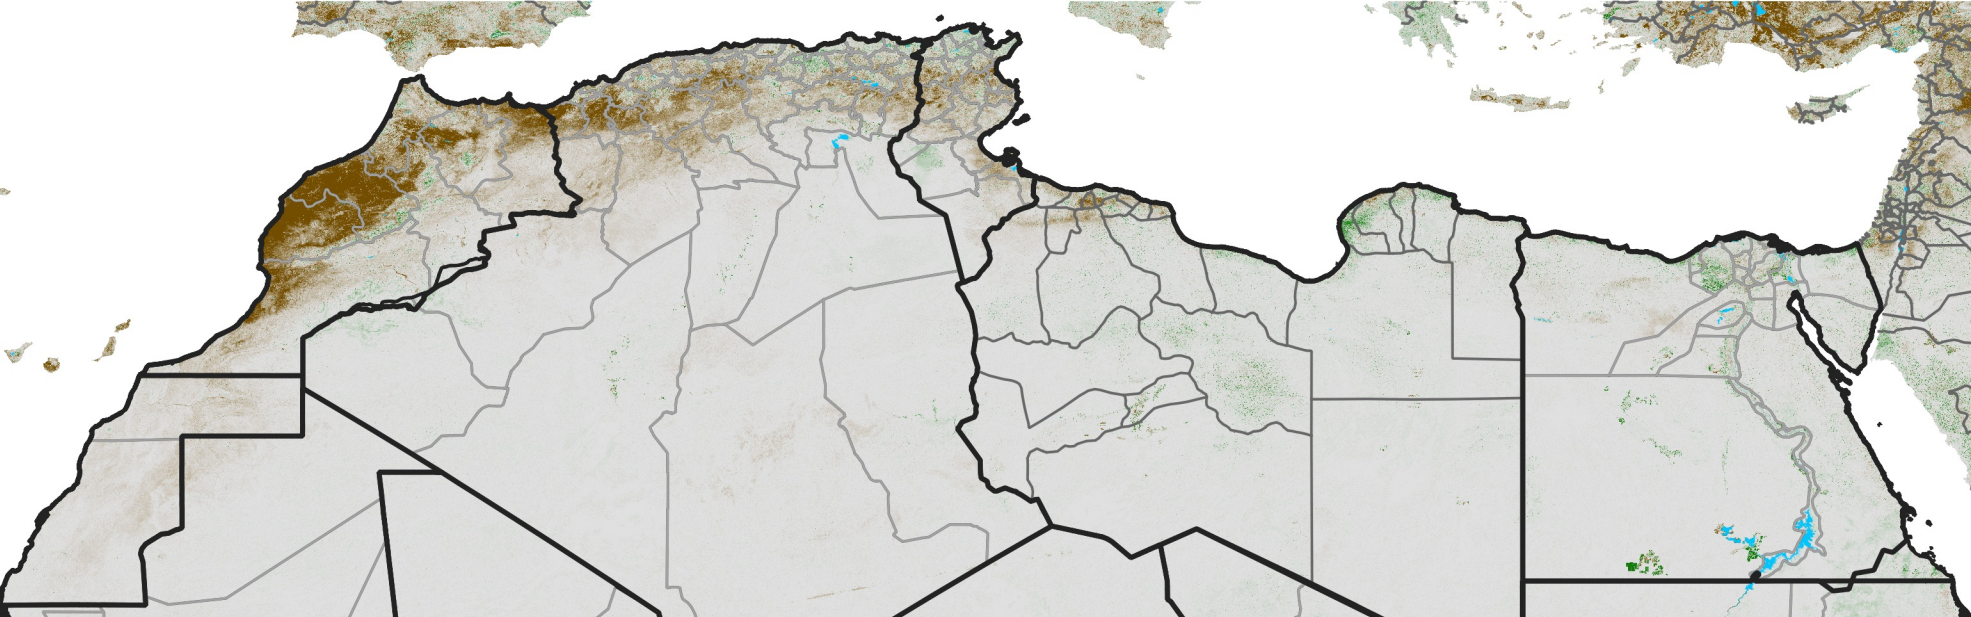

North Africa NDVI Anomaly

2022 minus Mean (2012 - 2021)

Period 10 / Feb 11 - 20, 2022

NDVI Anomaly

< -0.3 -0.2 -0.1 -0.05 0.05 0.1 0.2 >0.3

Negative

No Difference

Positive