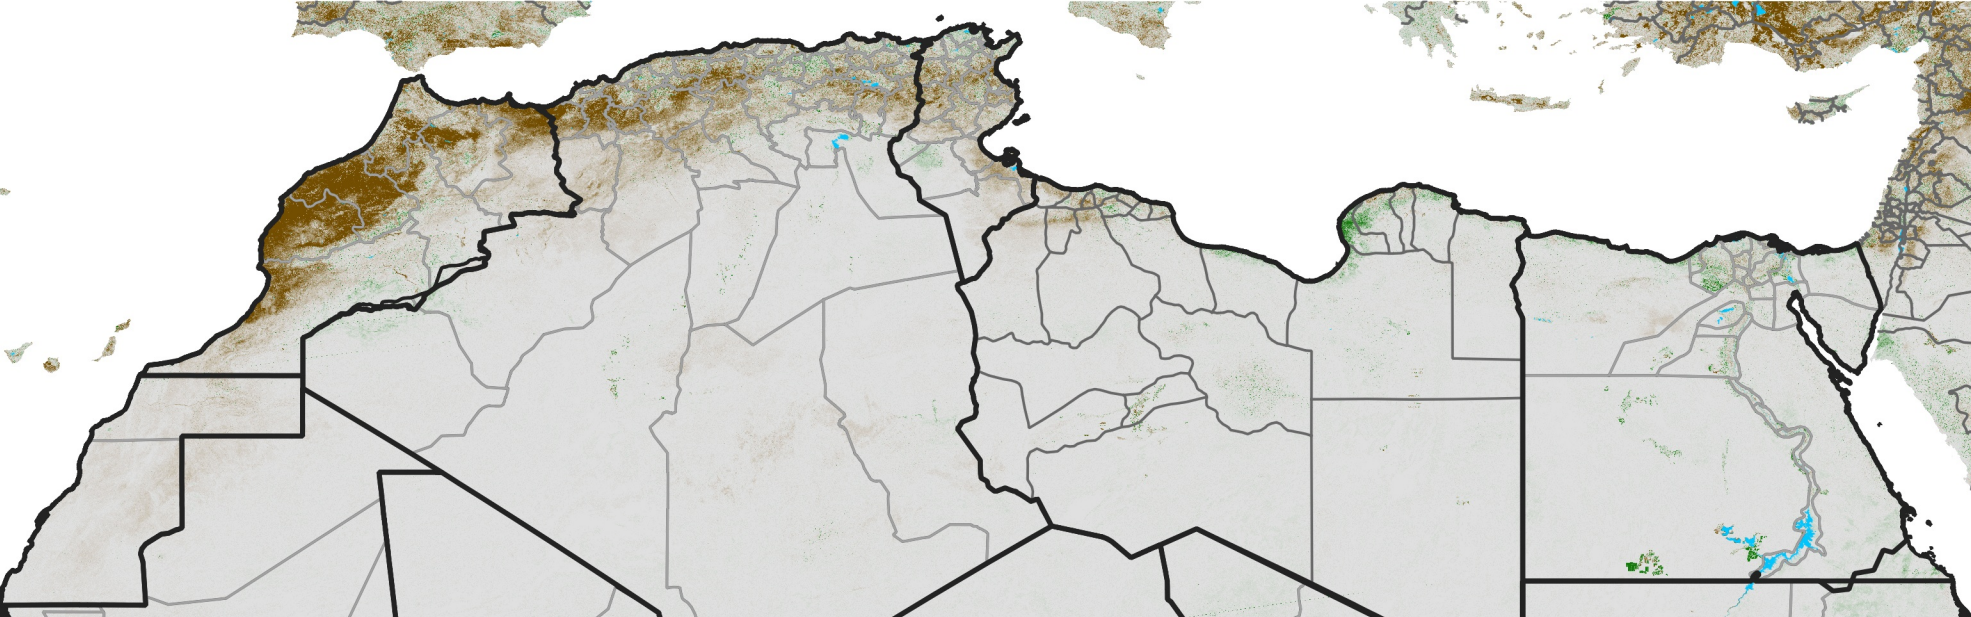

North Africa NDVI Anomaly

2022 minus Mean (2012 - 2021)
Period 13 / Feb 26 - Mar 05, 2022

NDVI Anomaly

< -0.3 -0.2 -0.1 -0.05 0.05 0.1 0.2 >0.3

Negative

No Difference

Positive