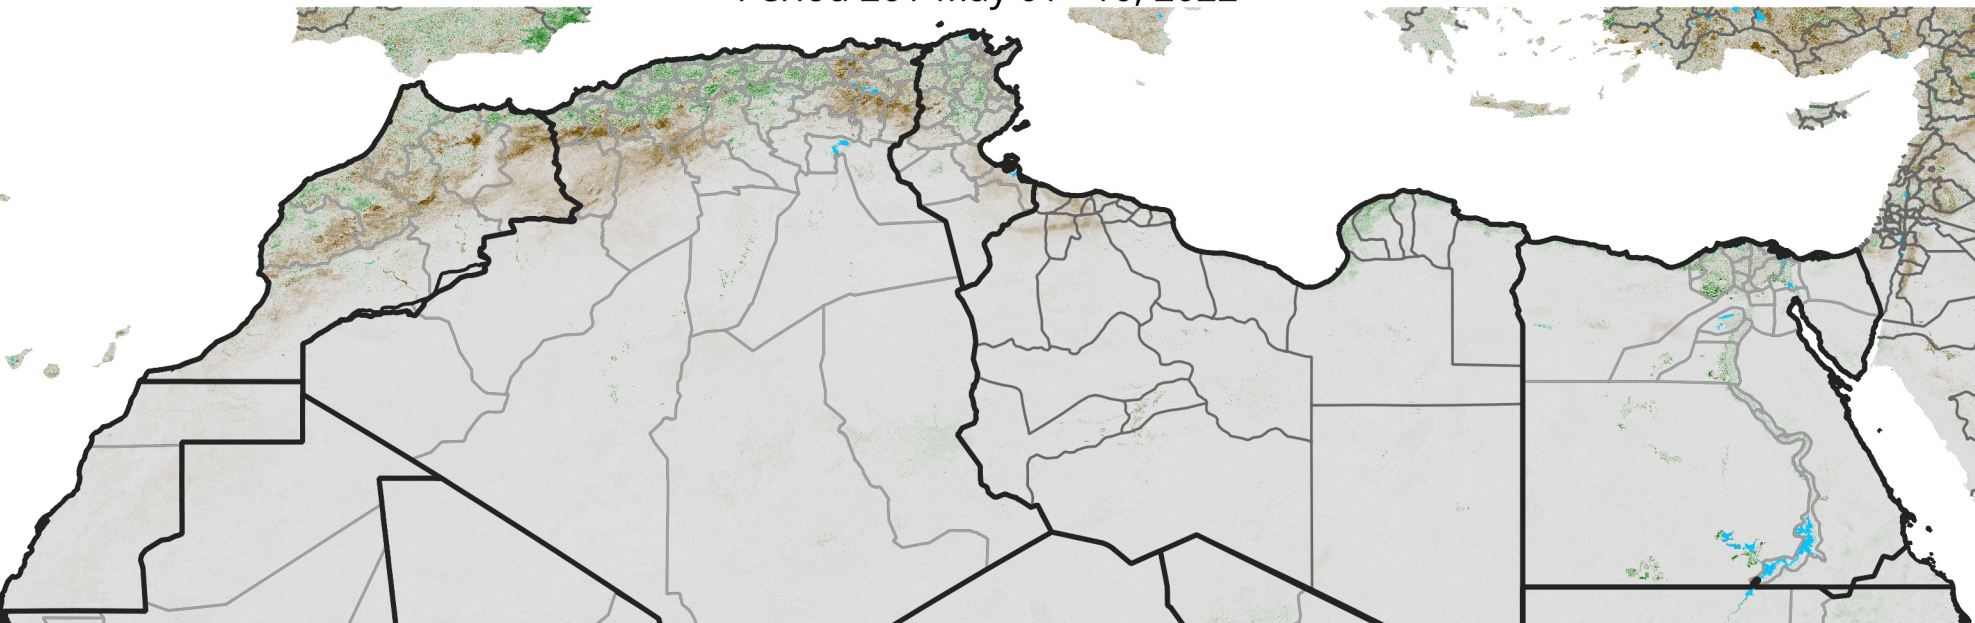

North Africa NDVI Anomaly

2022 minus Mean (2012 - 2021)

Period 26 / May 01 - 10, 2022

NDVI Anomaly

< -0.3 -0.2 -0.1 -0.05 0.05 0.1 0.2 >0.3

Negative

No Difference

Positive