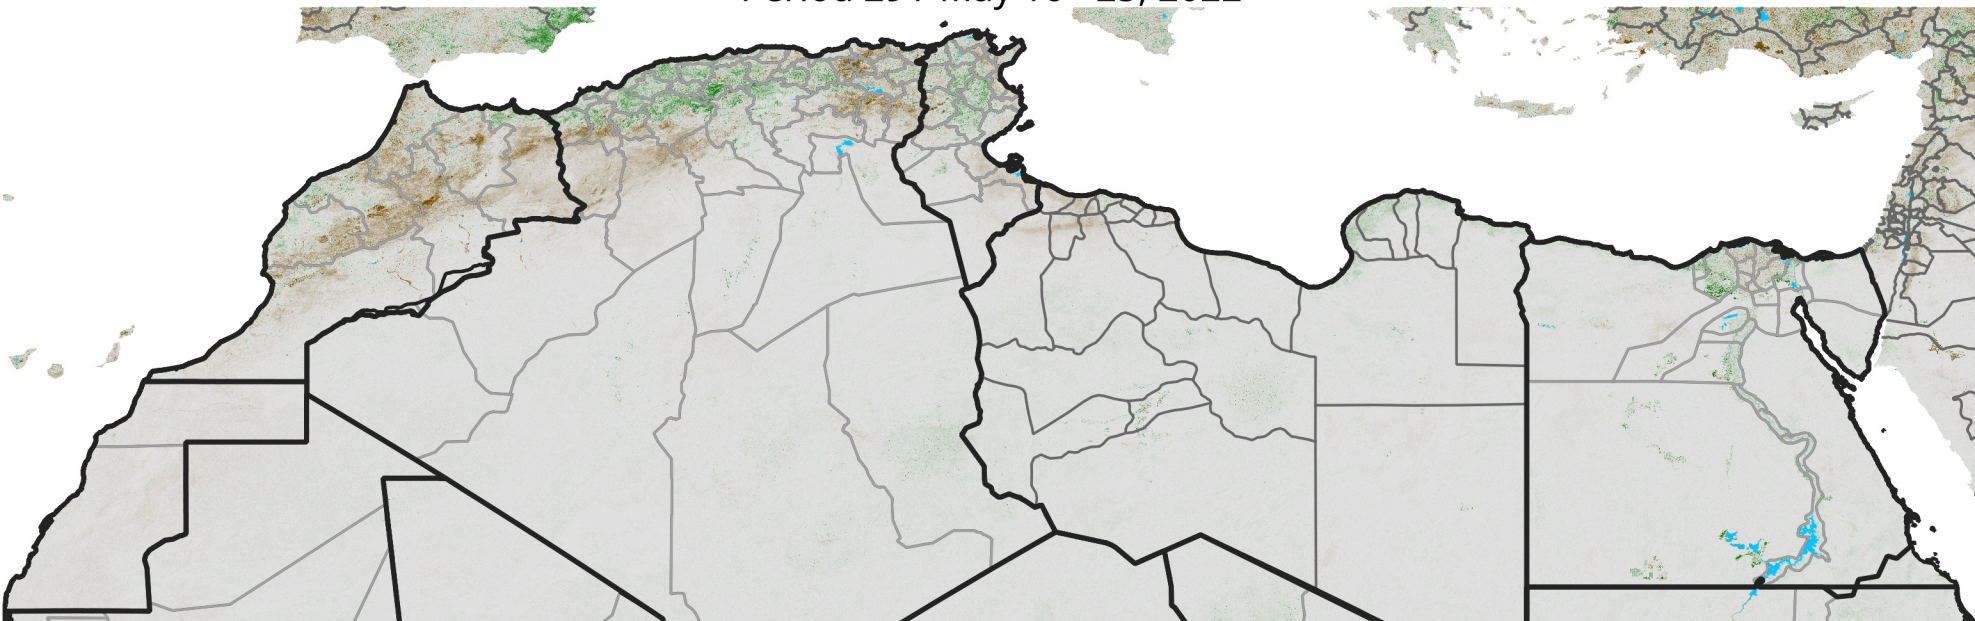

North Africa NDVI Anomaly

2022 minus Mean (2012 - 2021)

Period 29 / May 16 - 25, 2022

NDVI Anomaly

< -0.3 -0.2 -0.1 -0.05 0.05 0.1 0.2 >0.3

Negative

No Difference

Positive