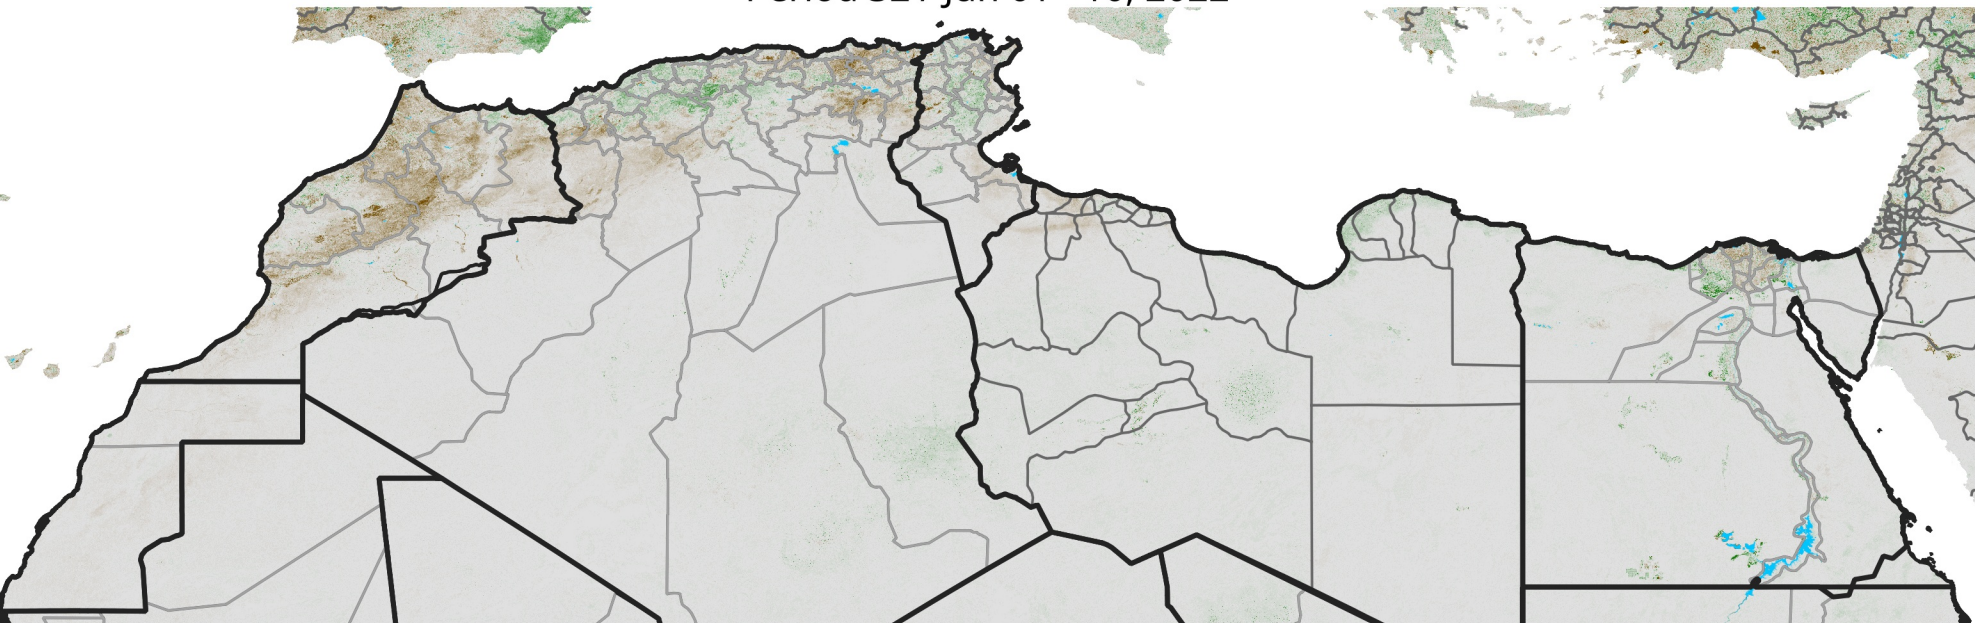

North Africa NDVI Anomaly

2022 minus Mean (2012 - 2021)

Period 32 / Jun 01 - 10, 2022

NDVI Anomaly

< -0.3 -0.2 -0.1 -0.05 0.05 0.1 0.2 >0.3

Negative

No Difference

Positive