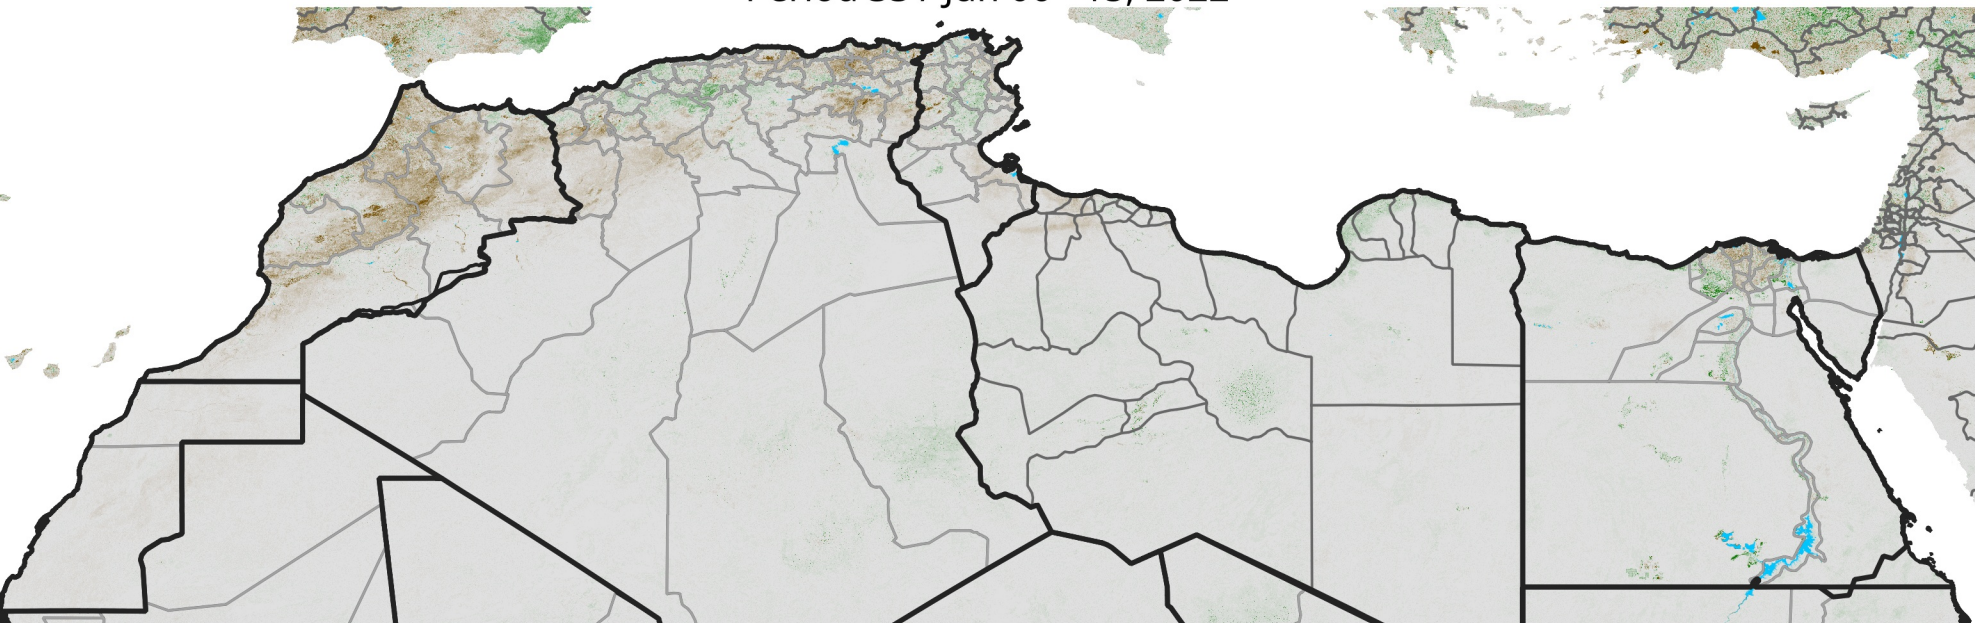

North Africa NDVI Anomaly

2022 minus Mean (2012 - 2021)

Period 33 / Jun 06 - 15, 2022

NDVI Anomaly

< -0.3 -0.2 -0.1 -0.05 0.05 0.1 0.2 >0.3

Negative

No Difference

Positive