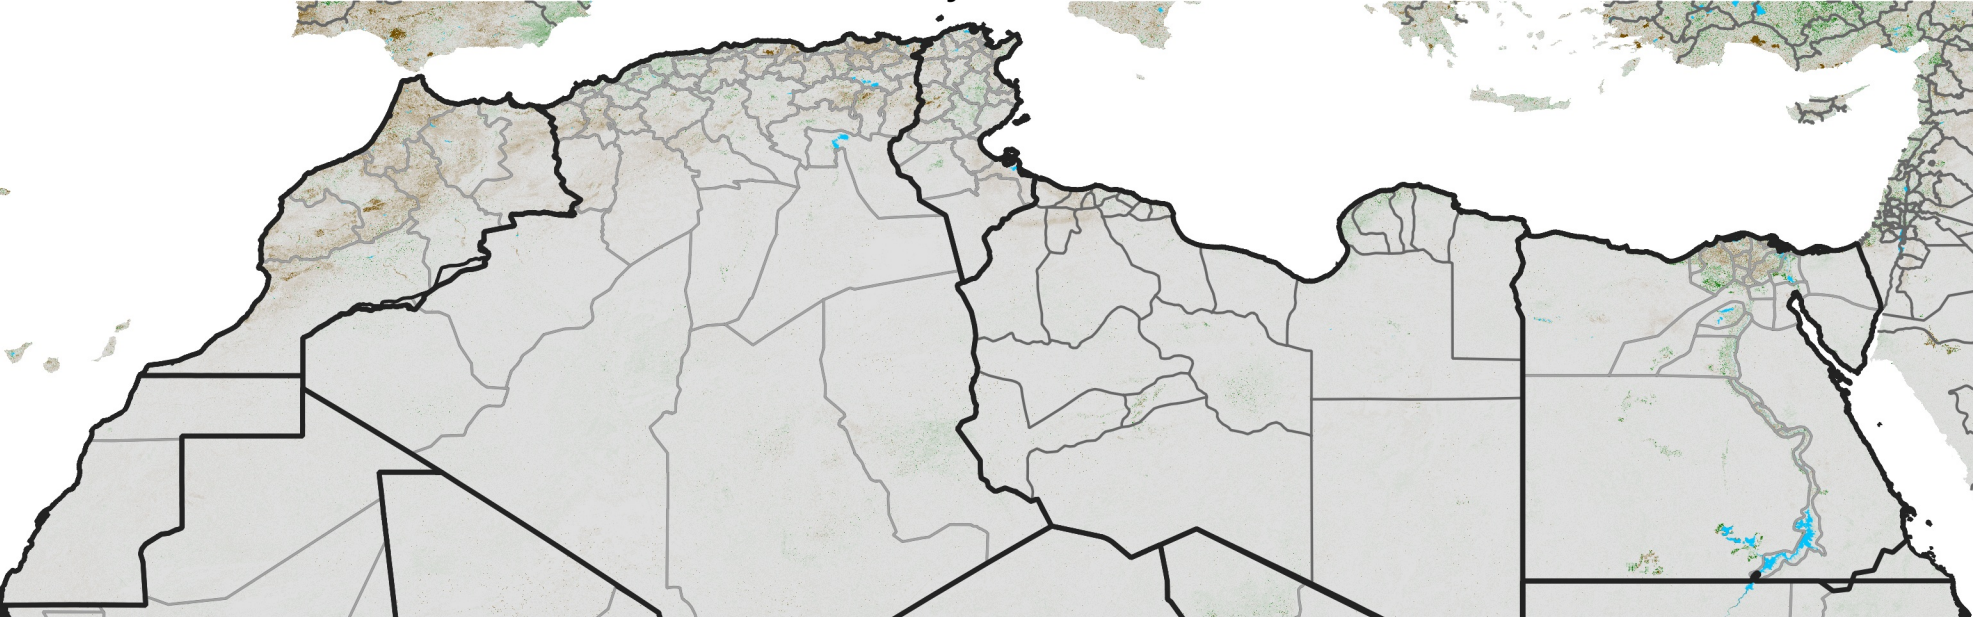

# North Africa NDVI Anomaly

2022 minus Mean (2012 - 2021)

Period 40 / Jul 11 - 20, 2022

## NDVI Anomaly

< -0.3   -0.2   -0.1   -0.05   0.05   0.1   0.2   >0.3

Negative

No Difference

Positive