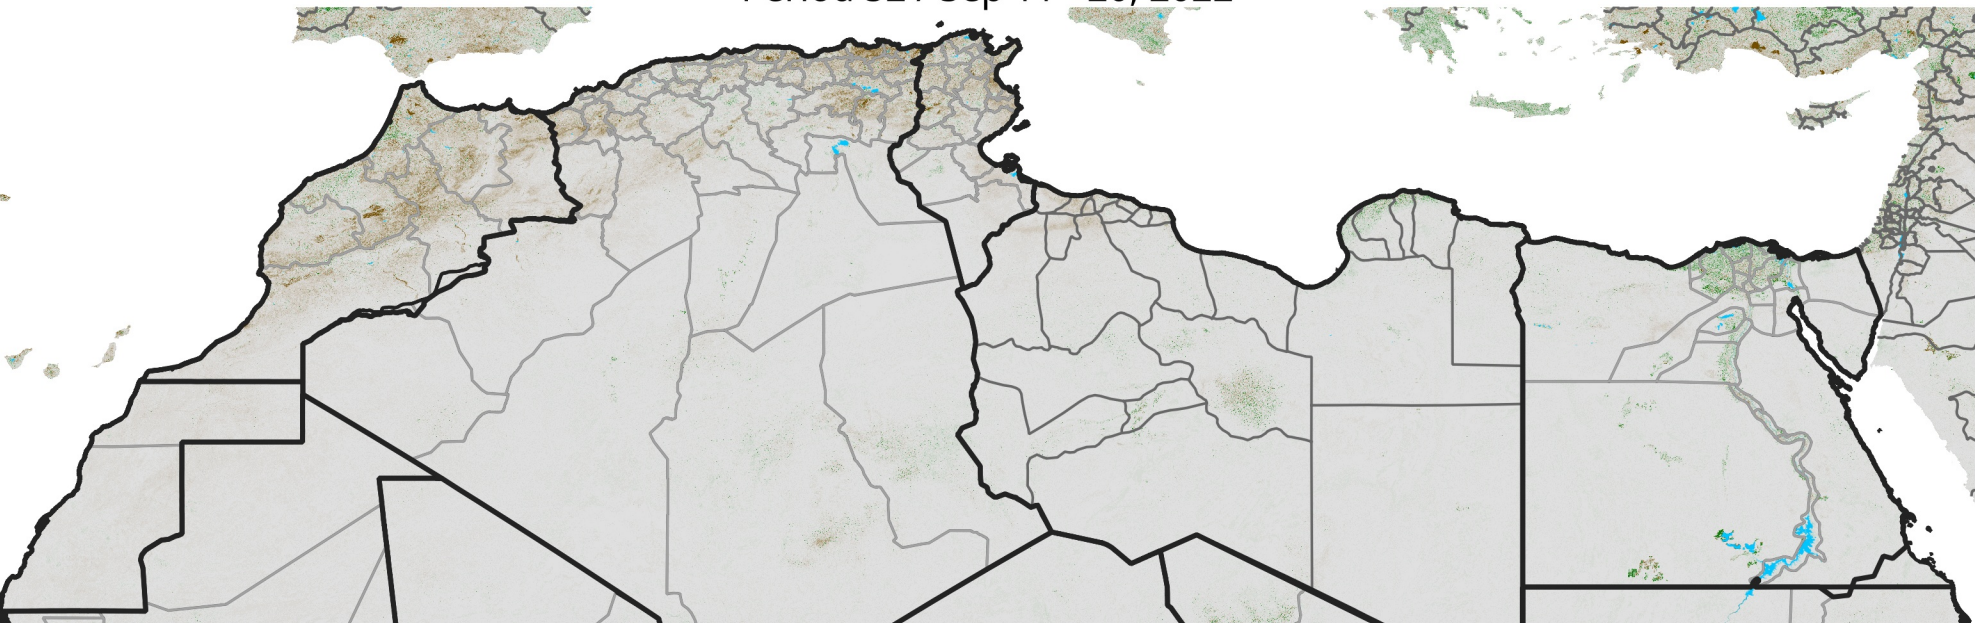

North Africa NDVI Anomaly

2022 minus Mean (2012 - 2021)

Period 52 / Sep 11 - 20, 2022

NDVI Anomaly

< -0.3 -0.2 -0.1 -0.05 0.05 0.1 0.2 >0.3

Negative

No Difference

Positive