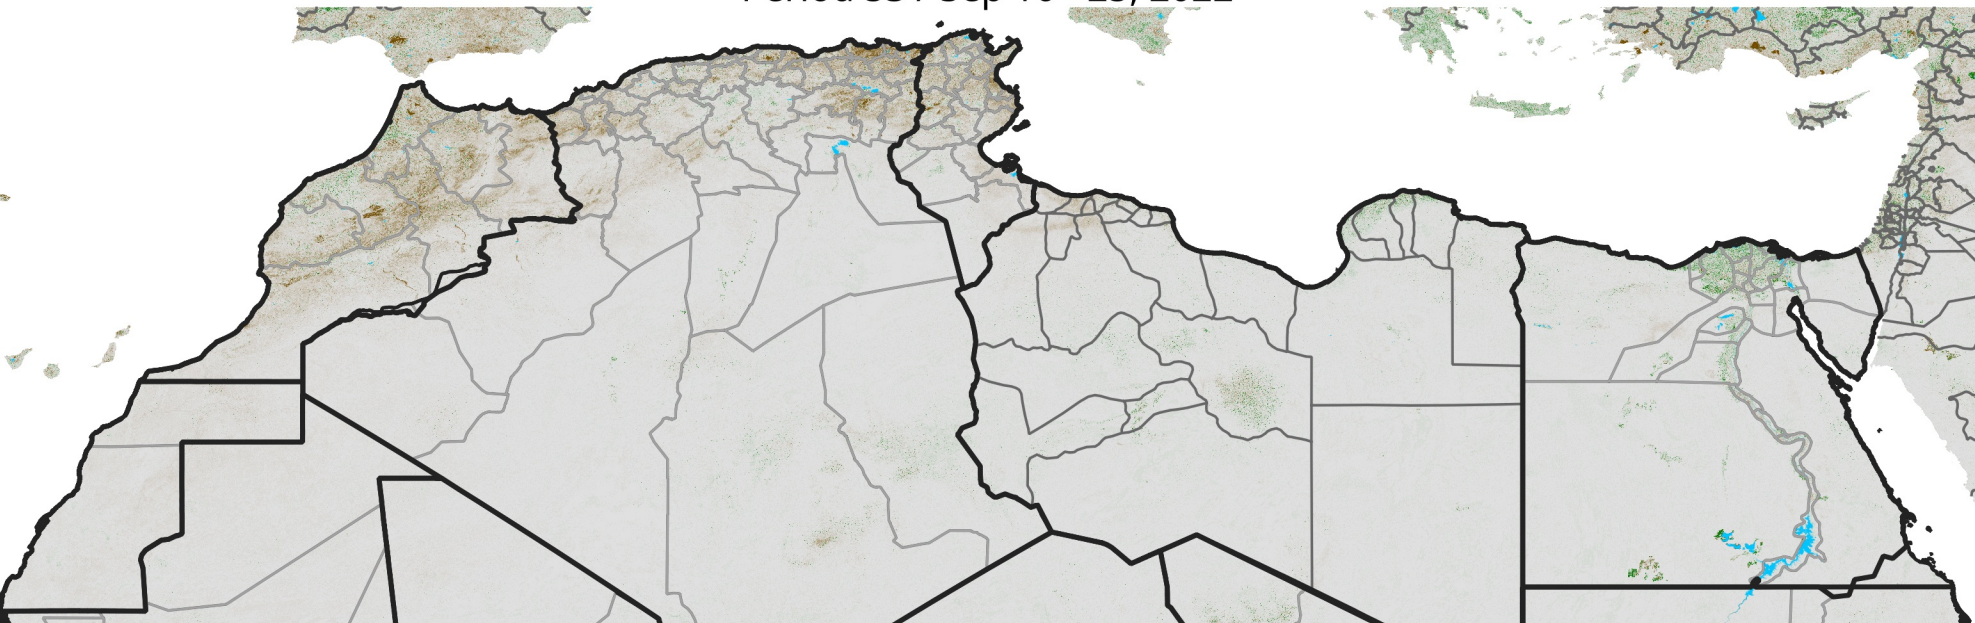

North Africa NDVI Anomaly

2022 minus Mean (2012 - 2021)

Period 53 / Sep 16 - 25, 2022

NDVI Anomaly

< -0.3 -0.2 -0.1 -0.05 0.05 0.1 0.2 >0.3

Negative

No Difference

Positive