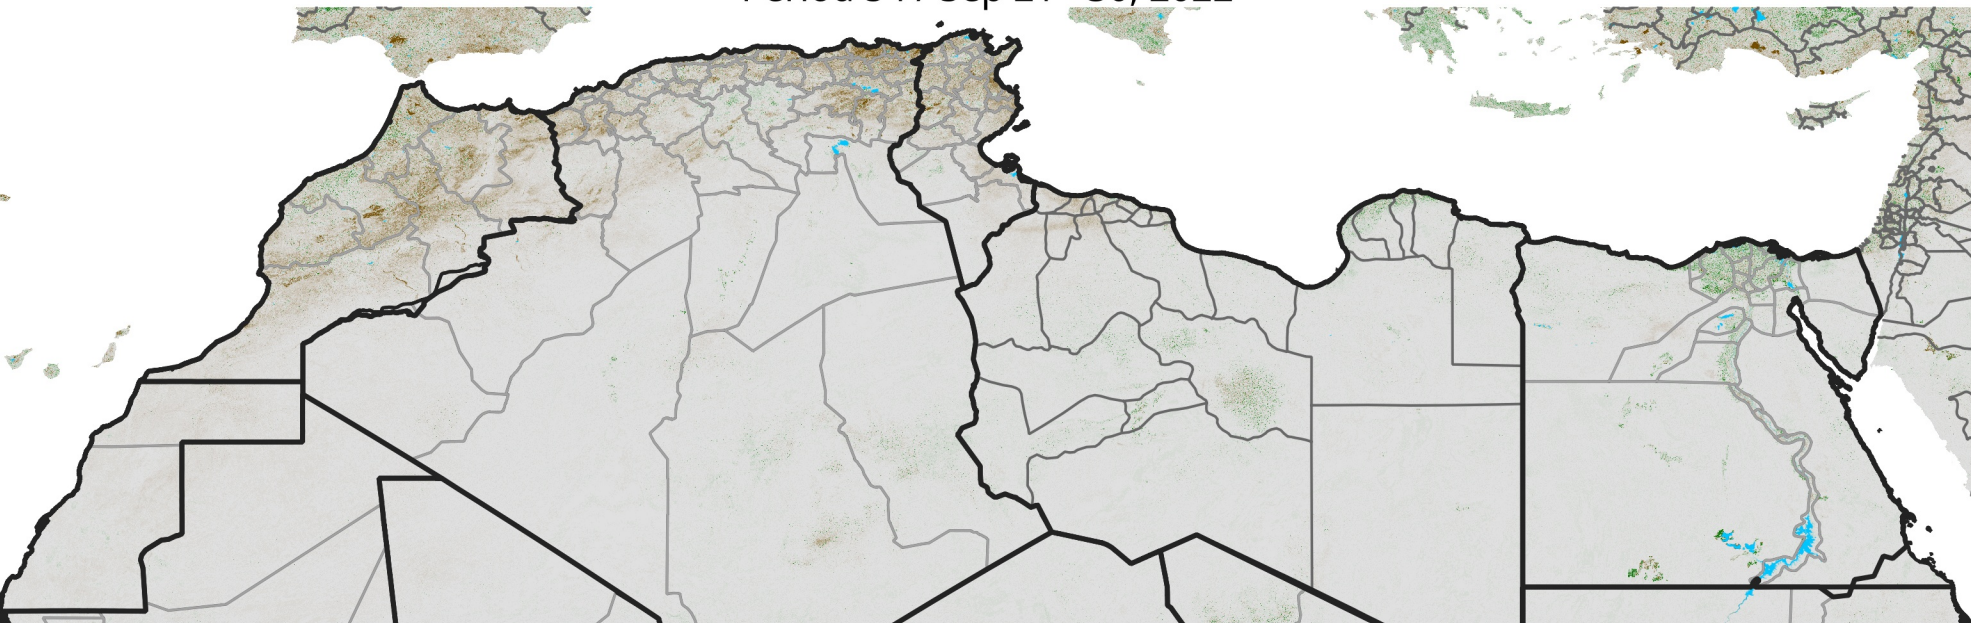

North Africa NDVI Anomaly

2022 minus Mean (2012 - 2021)

Period 54 / Sep 21 - 30, 2022

NDVI Anomaly

< -0.3 -0.2 -0.1 -0.05 0.05 0.1 0.2 >0.3

Negative

No Difference

Positive