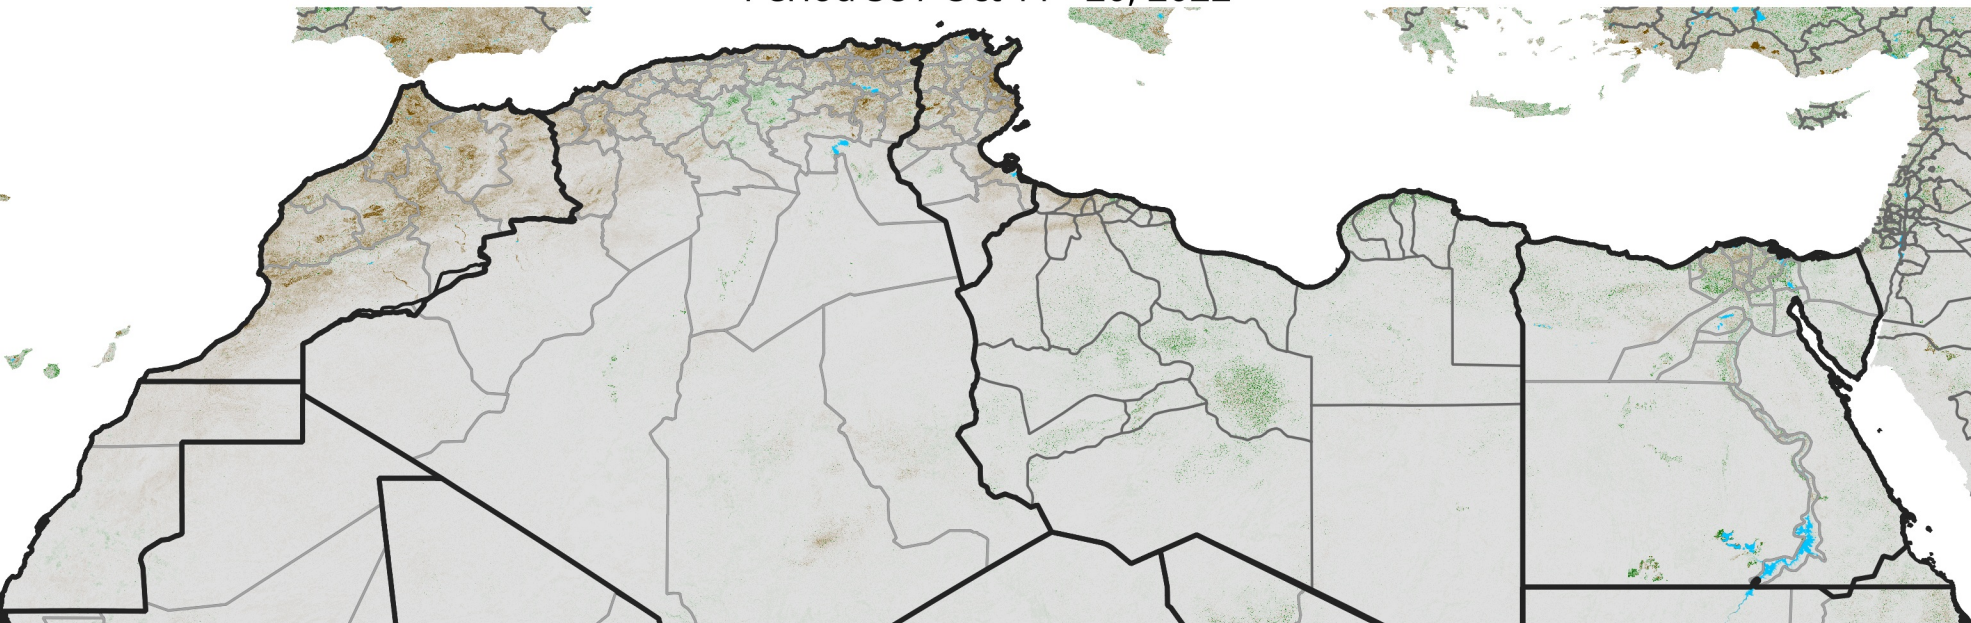

North Africa NDVI Anomaly

2022 minus Mean (2012 - 2021)

Period 58 / Oct 11 - 20, 2022

NDVI Anomaly

< -0.3 -0.2 -0.1 -0.05 0.05 0.1 0.2 >0.3

Negative

No Difference

Positive