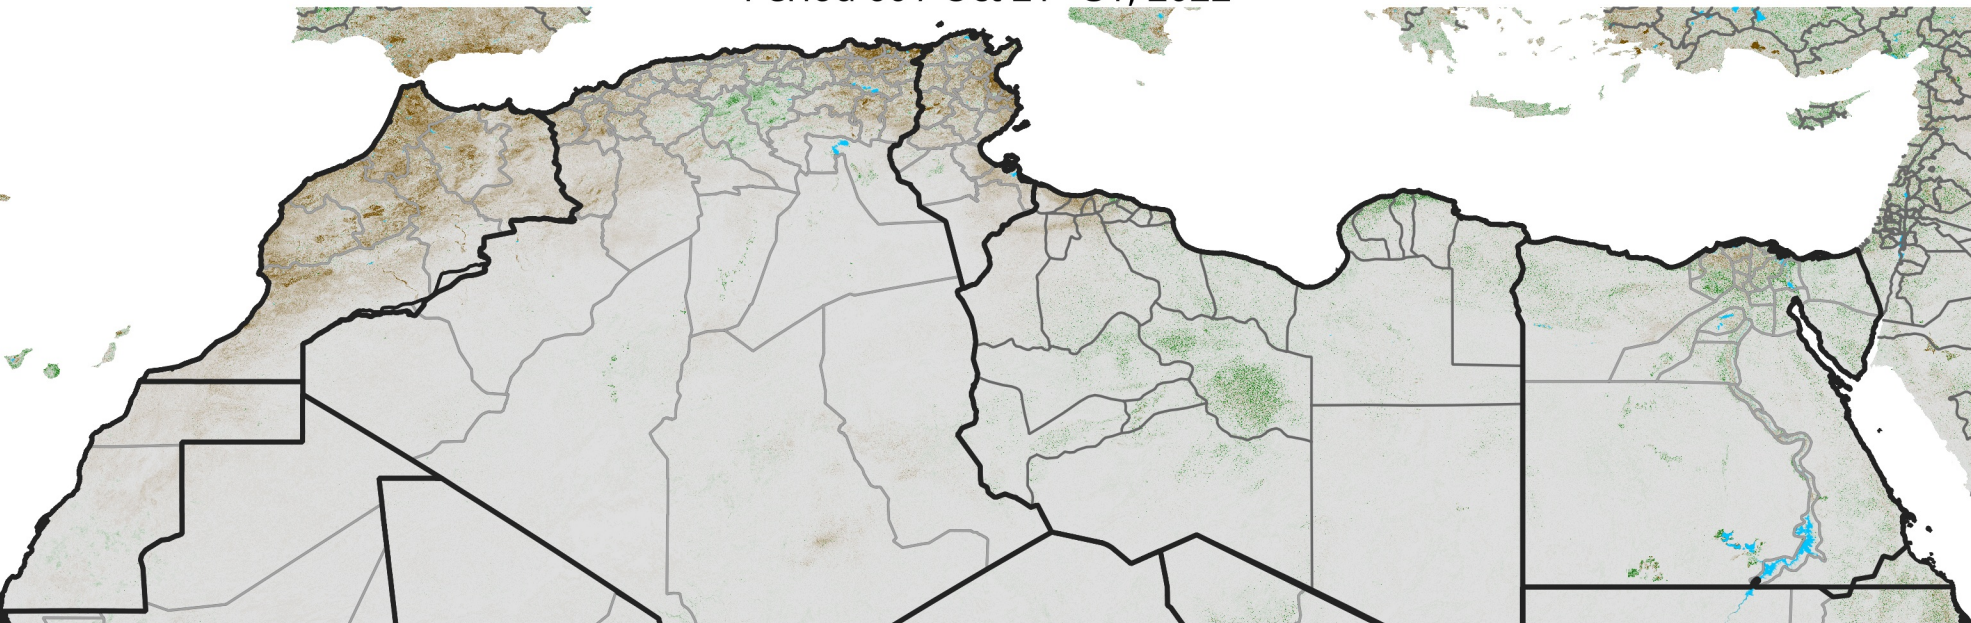

North Africa NDVI Anomaly

2022 minus Mean (2012 - 2021)

Period 60 / Oct 21 - 31, 2022

NDVI Anomaly

< -0.3 -0.2 -0.1 -0.05 0.05 0.1 0.2 >0.3

Negative

No Difference

Positive