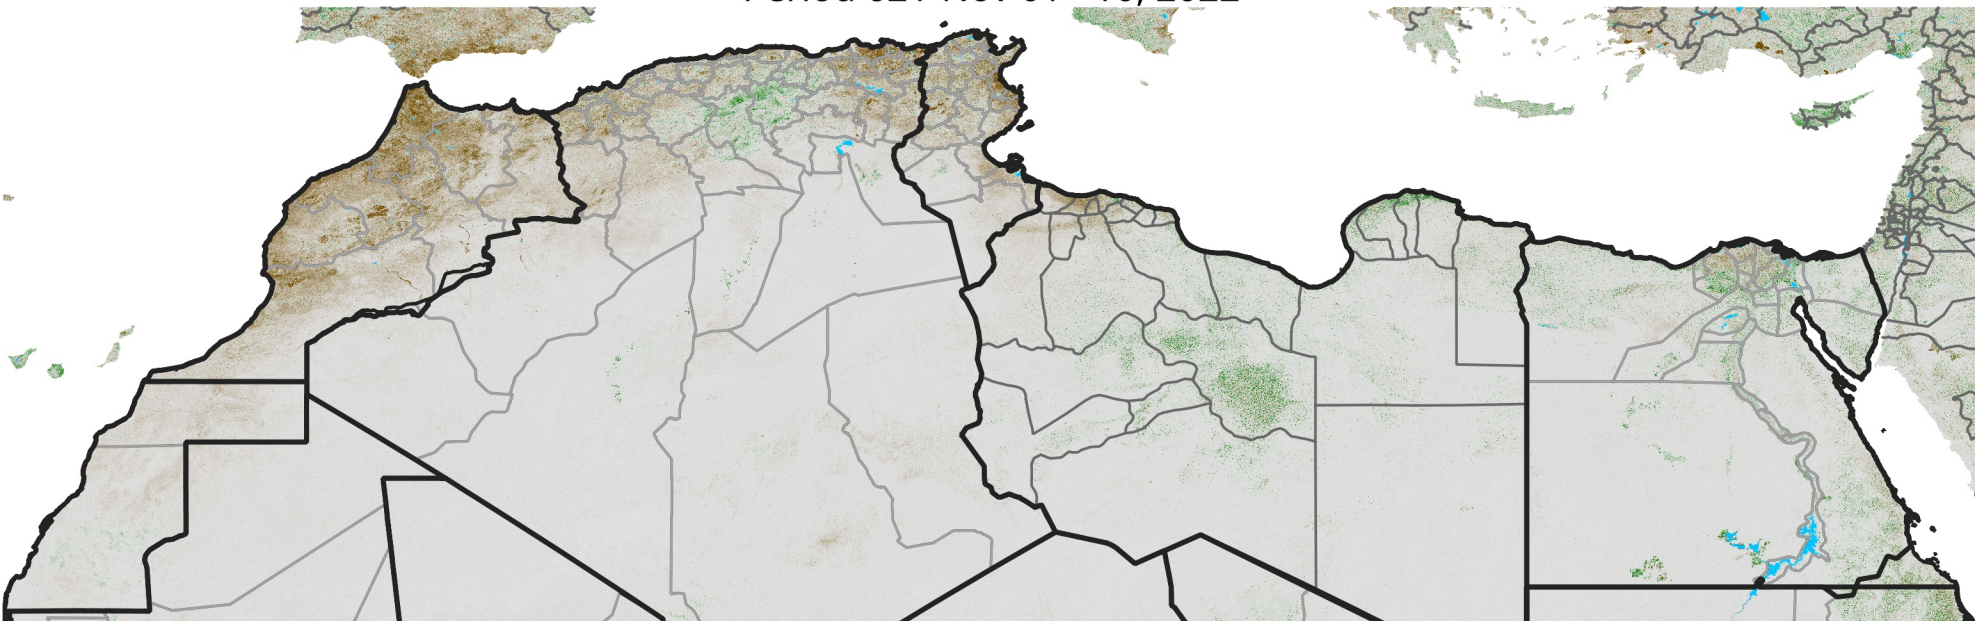

# North Africa NDVI Anomaly

2022 minus Mean (2012 - 2021)

Period 62 / Nov 01 - 10, 2022

## NDVI Anomaly

< -0.3   -0.2   -0.1   -0.05   0.05   0.1   0.2   >0.3

Negative

No Difference

Positive