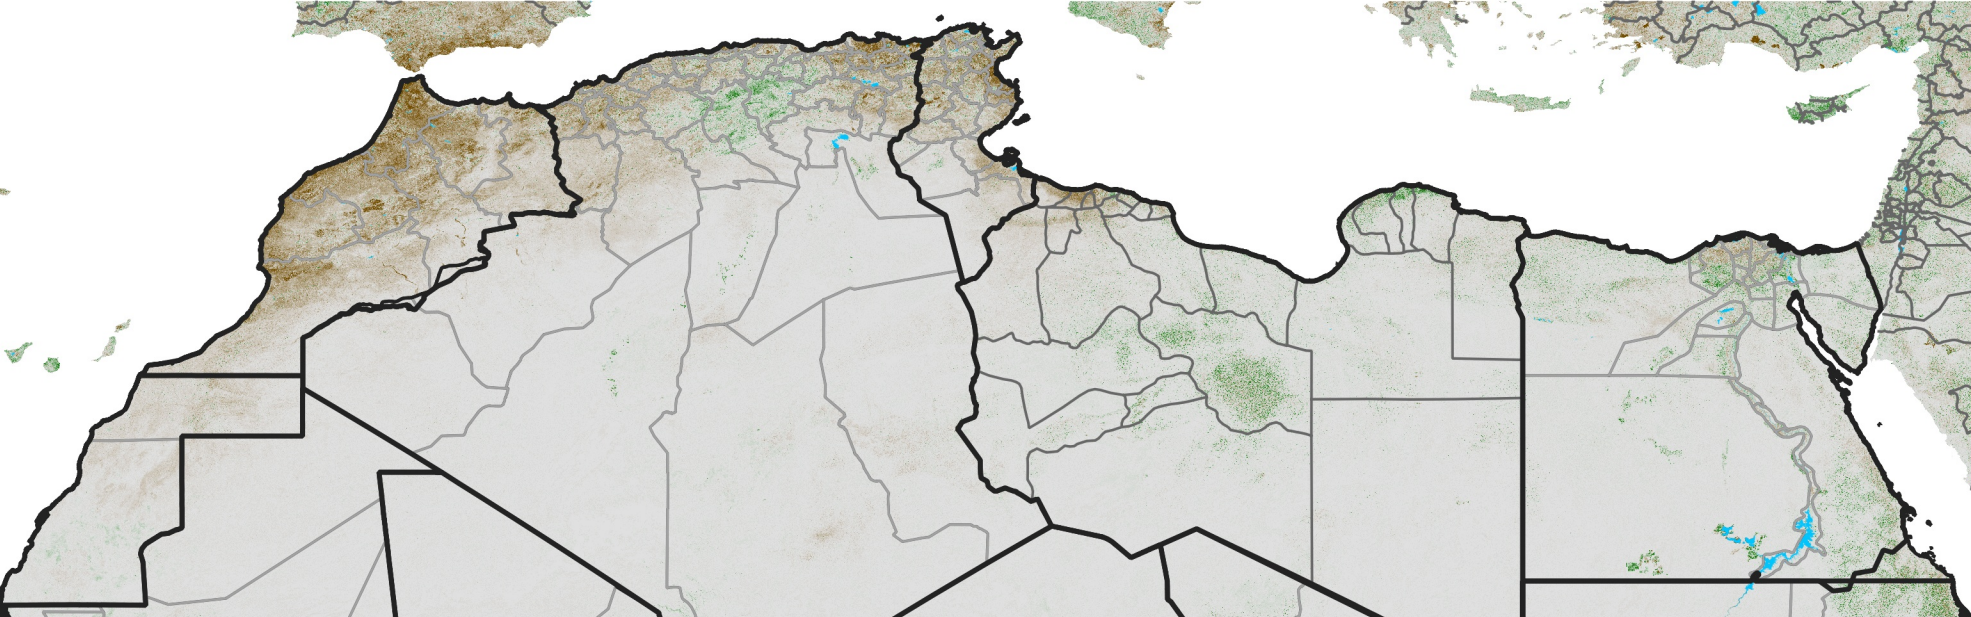

# North Africa NDVI Anomaly

2022 minus Mean (2012 - 2021)

Period 63 / Nov 06 - 15, 2022

## NDVI Anomaly

< -0.3   -0.2   -0.1   -0.05   0.05   0.1   0.2   >0.3

Negative

No Difference

Positive