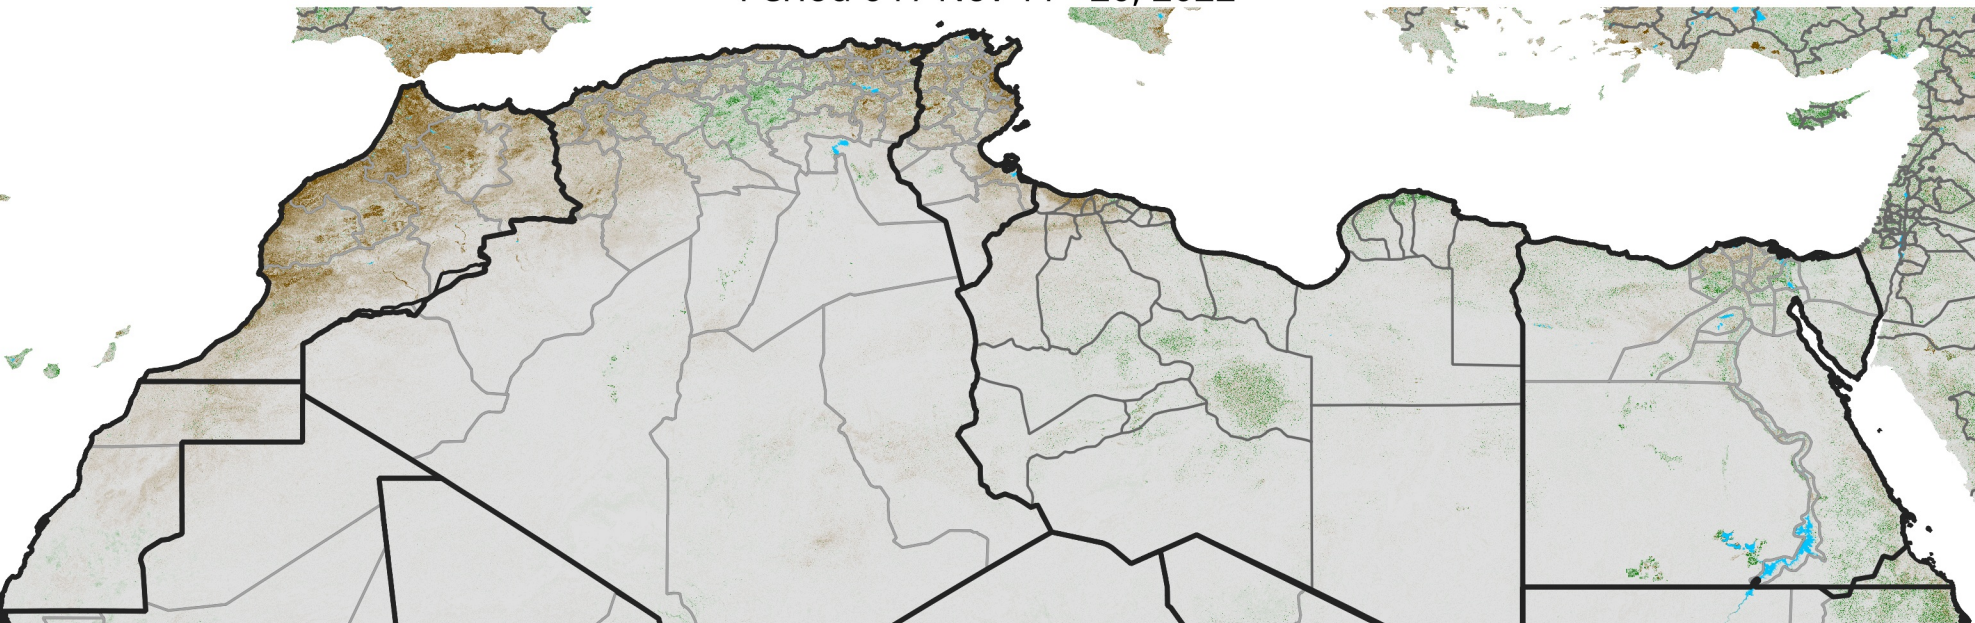

North Africa NDVI Anomaly

2022 minus Mean (2012 - 2021)

Period 64 / Nov 11 - 20, 2022

NDVI Anomaly

< -0.3 -0.2 -0.1 -0.05 0.05 0.1 0.2 >0.3

Negative

No Difference

Positive