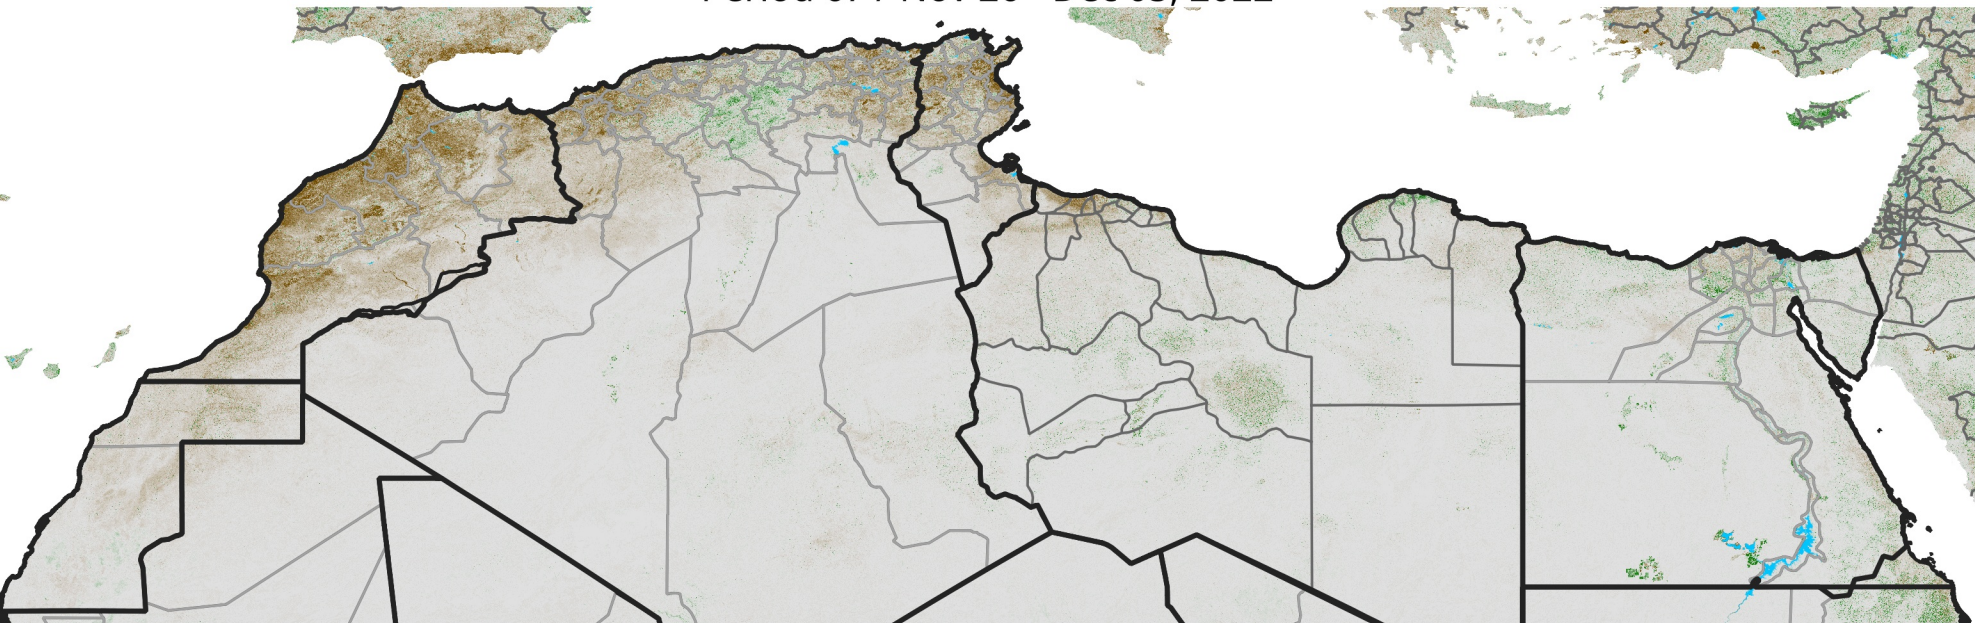

North Africa NDVI Anomaly

2022 minus Mean (2012 - 2021)
Period 67 / Nov 26 - Dec 05, 2022

NDVI Anomaly

< -0.3 -0.2 -0.1 -0.05 0.05 0.1 0.2 >0.3

Negative

No Difference

Positive