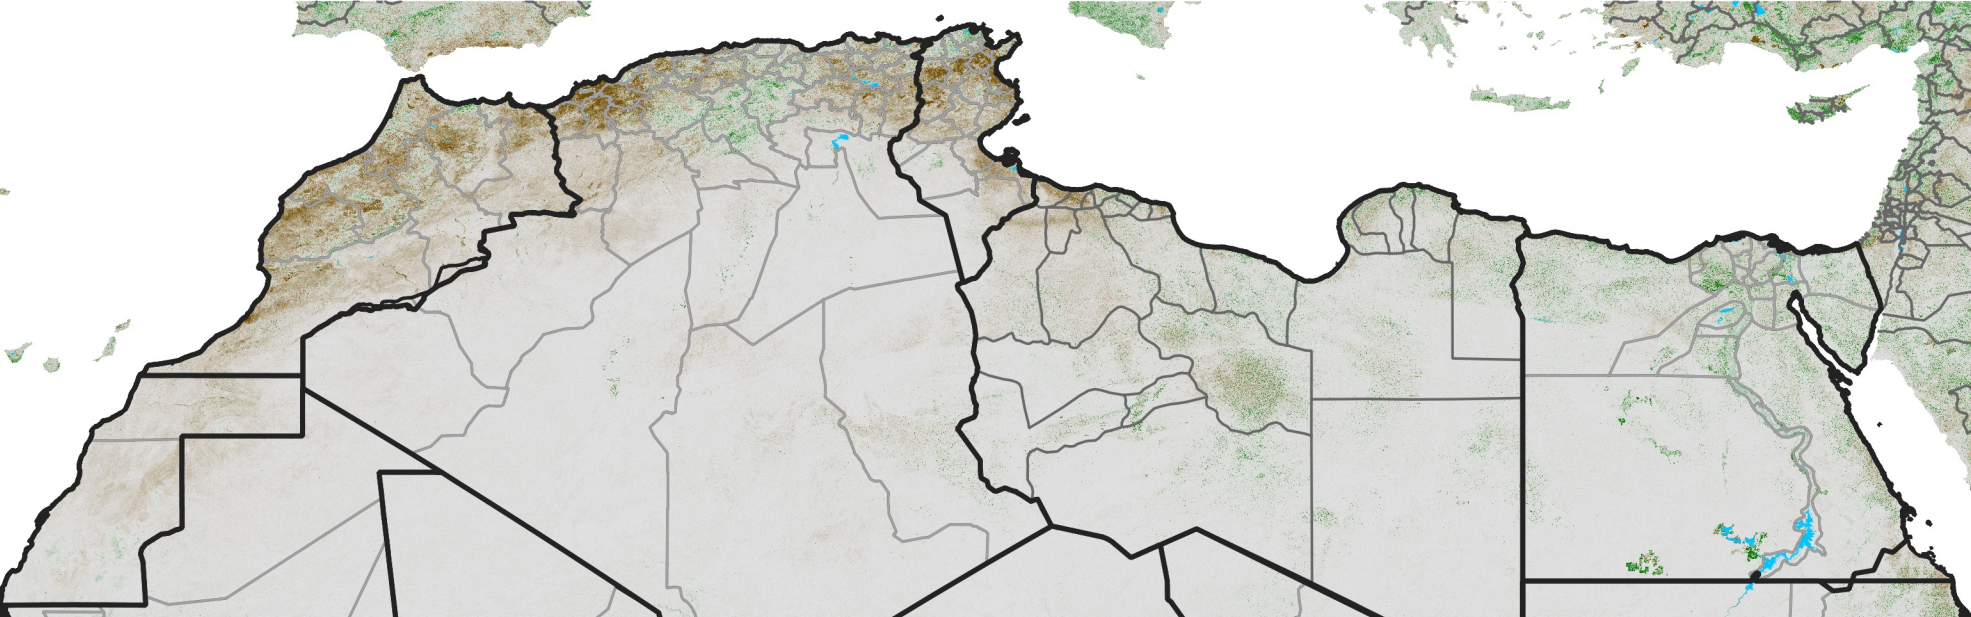

# North Africa NDVI Anomaly

2022 minus Mean (2012 - 2021)

Period 72 / Dec 21 - 31, 2022

## NDVI Anomaly

< -0.3   -0.2   -0.1   -0.05   0.05   0.1   0.2   >0.3

Negative

No Difference

Positive